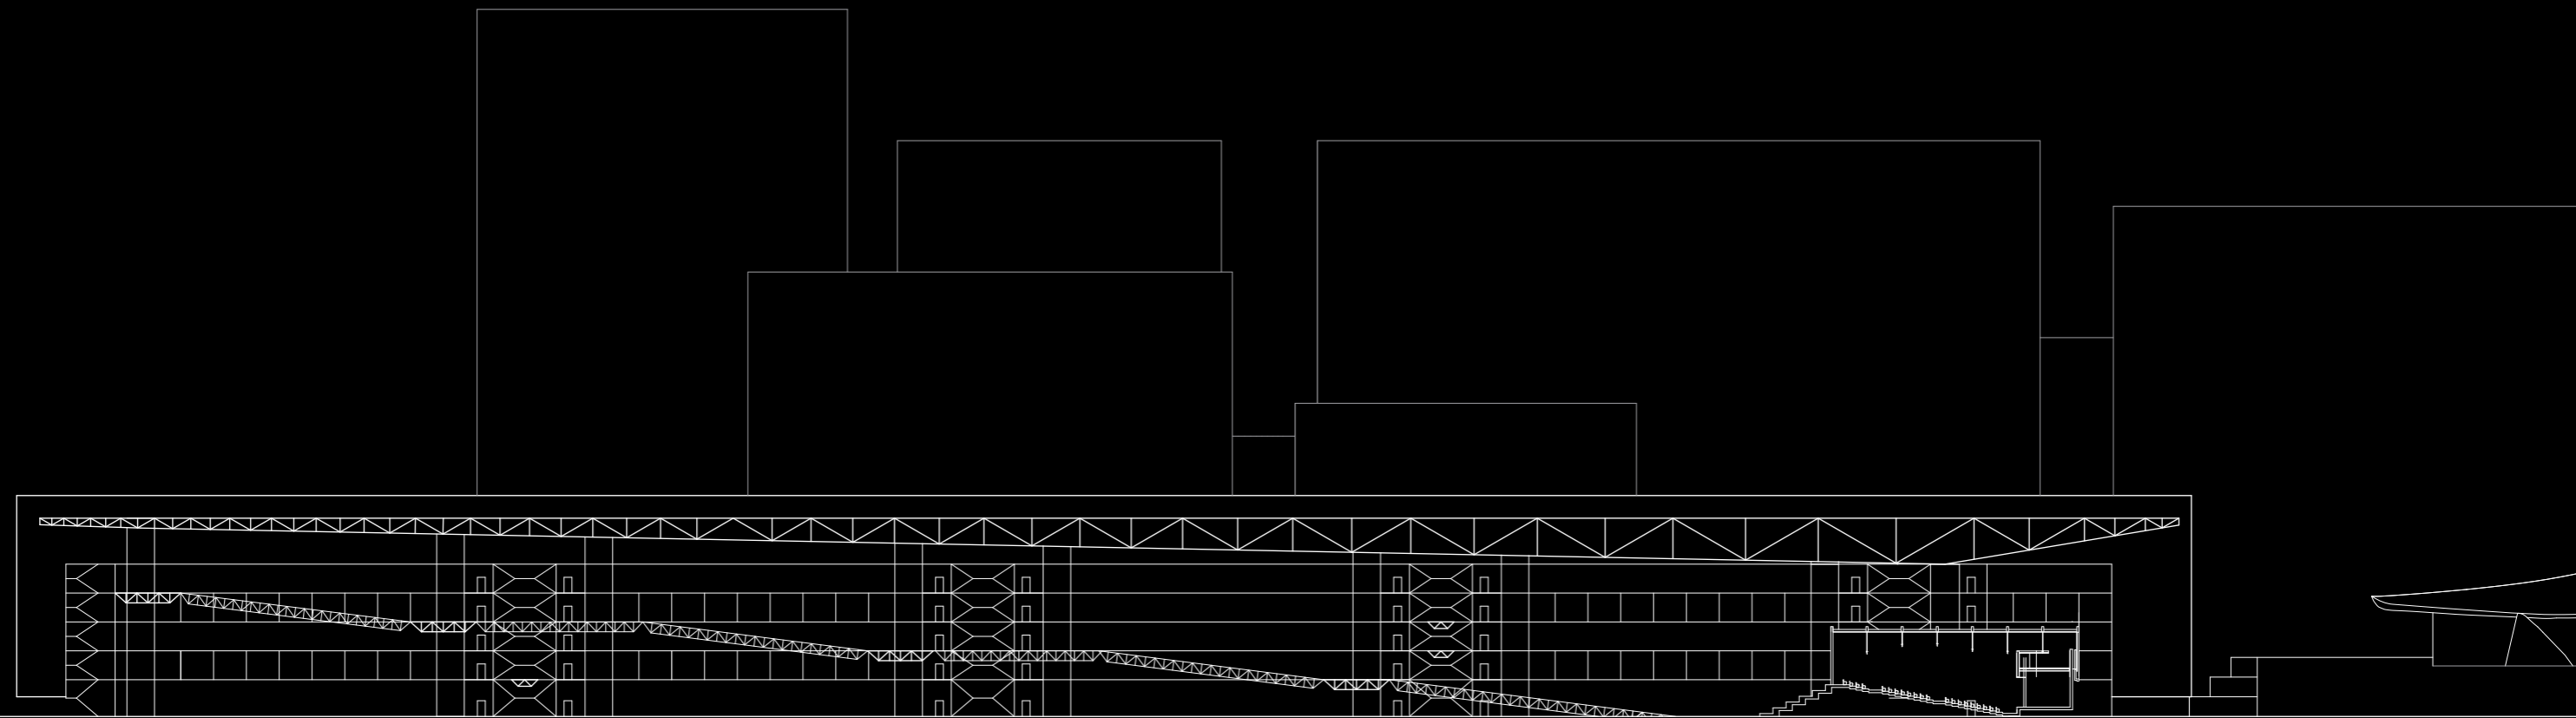

FACTORY OF LEGACY

STUDIO KEREZ FS21: DESIGN AS CRITICISM

SALIM RUBEN UMAR

SITUATION

PROGRAMM

GROUND FLOOR 1:1000

FIRST FLOOR 1:1000

SECOND FLOOR 1:1000

THIRD FLOOR 1:1000

FOURTH FLOOR 1:1000

SECTION 1:1000

# ELEVATIONS

INTERSTITIAL SPACE

EMANCIPATING SPACE