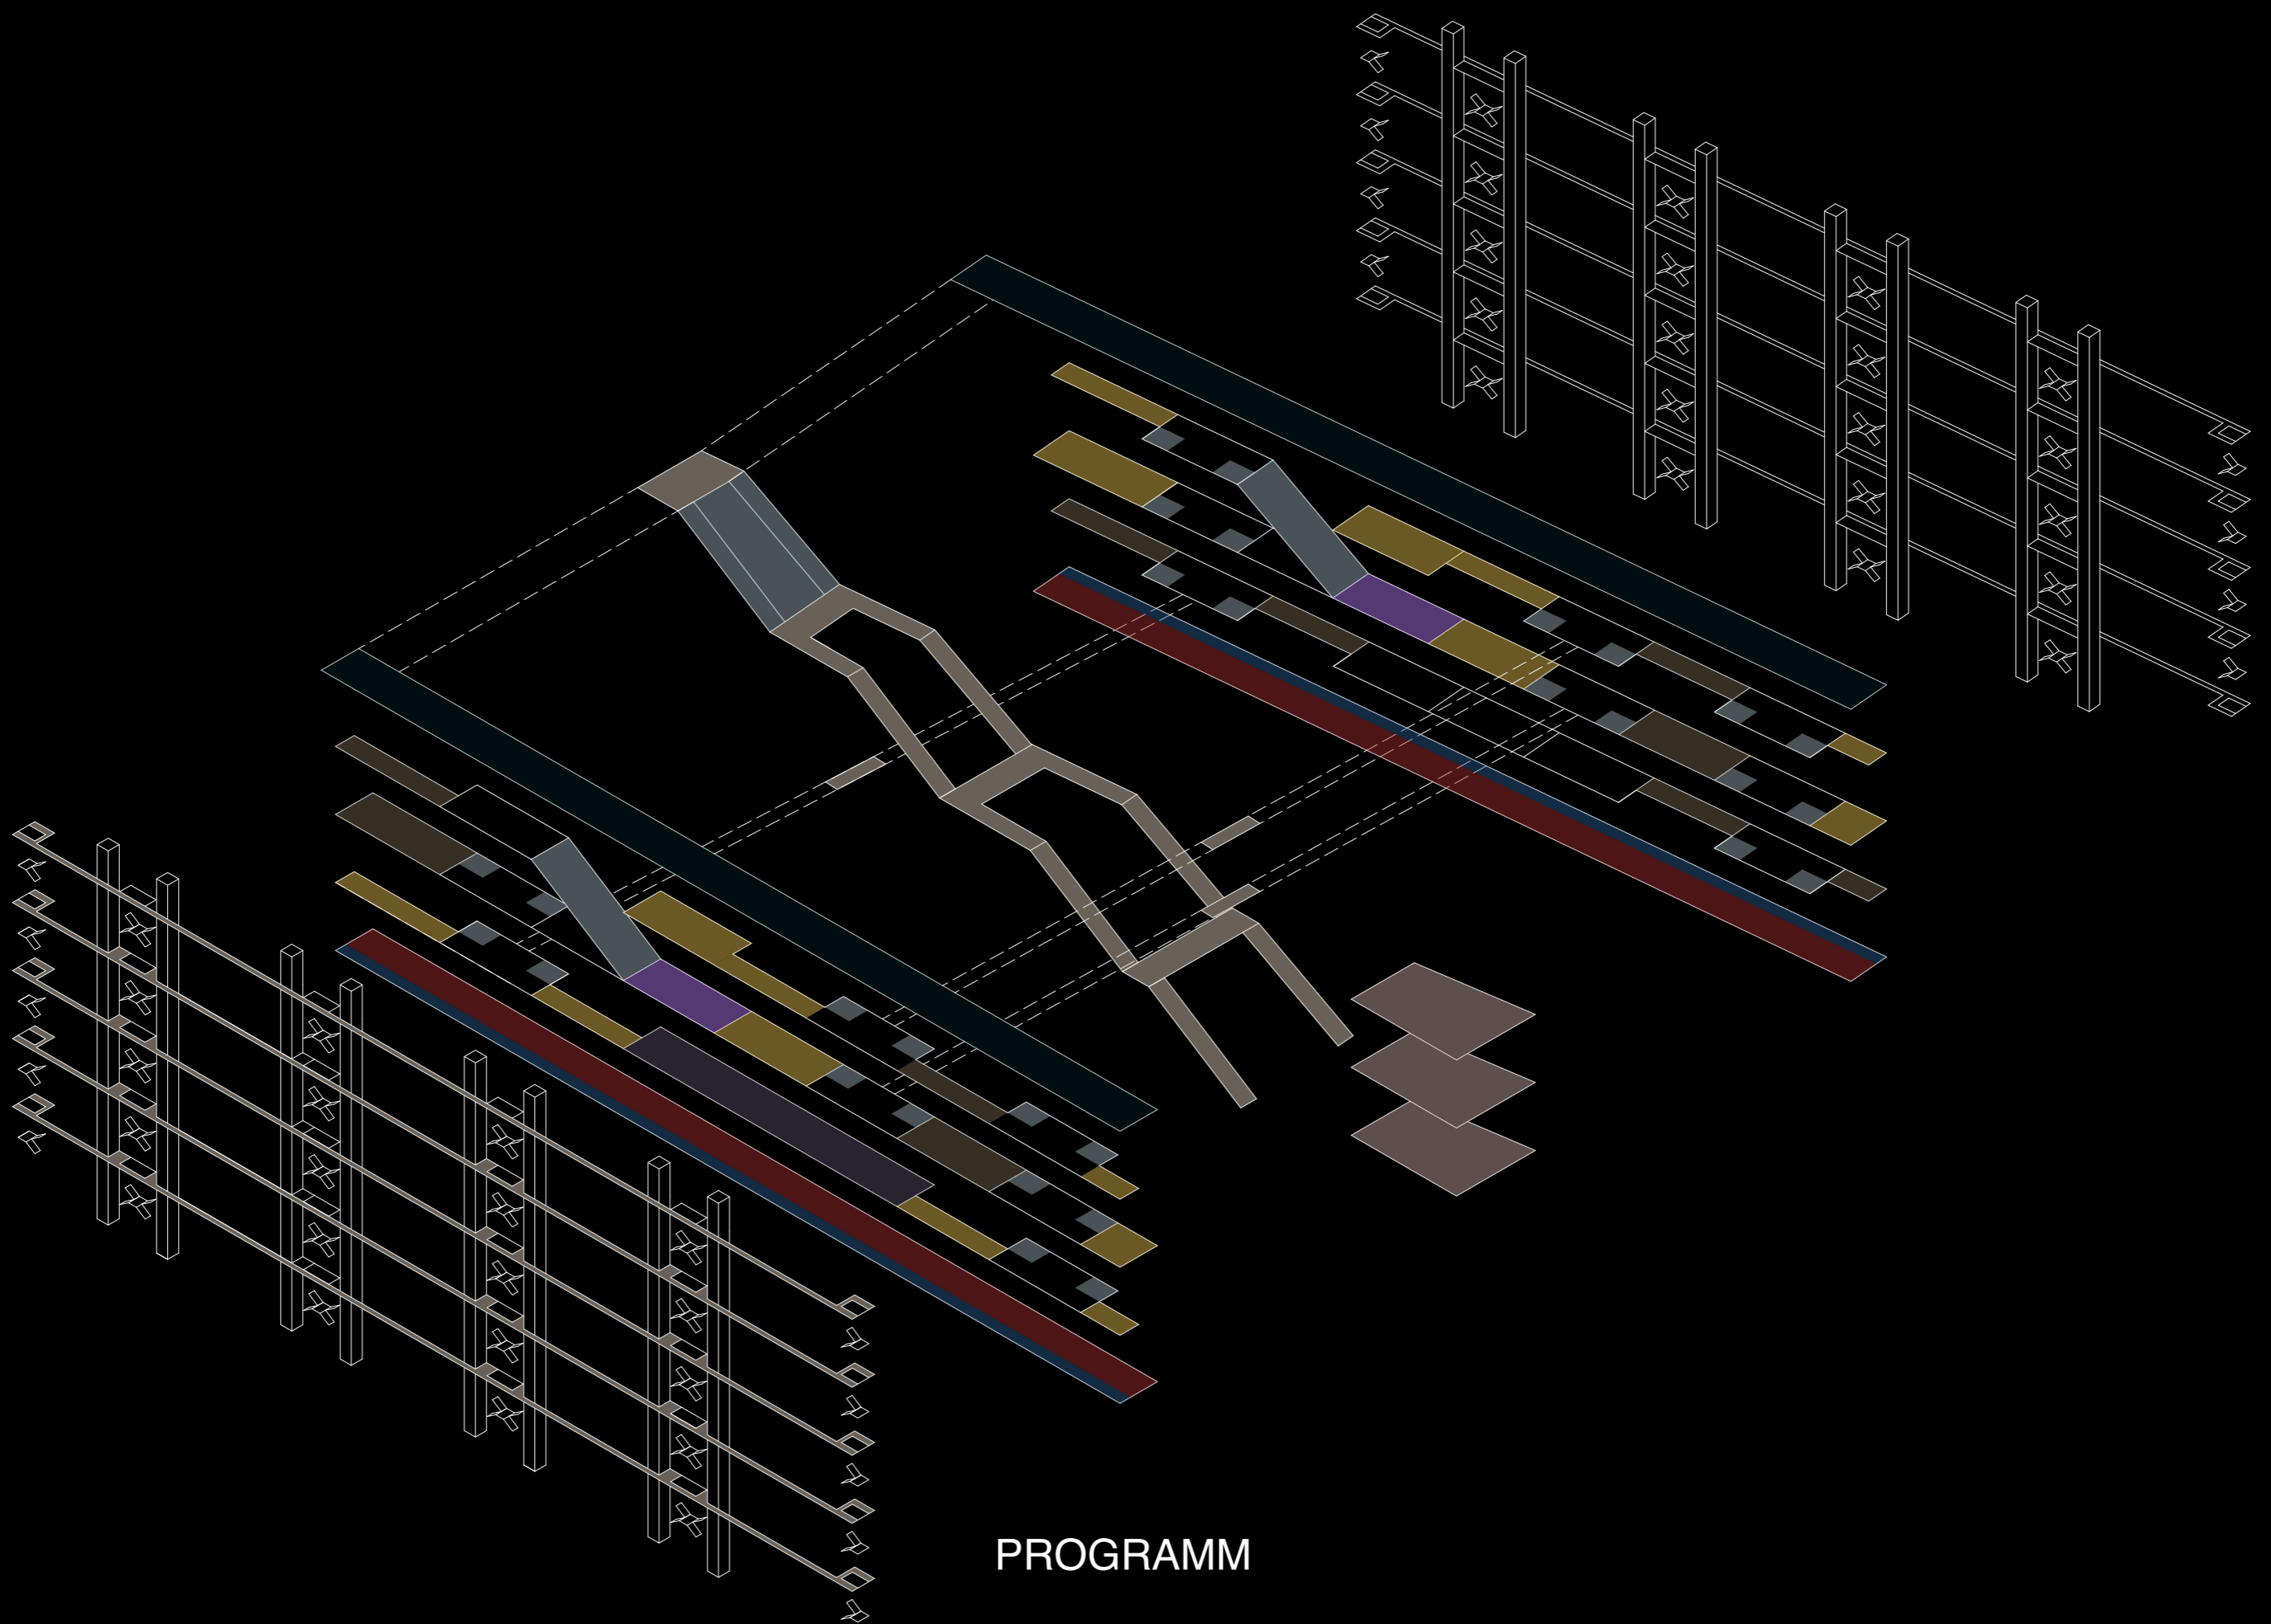

FACTORY OF LEGACY

STUDIO KEREZ FS21: DESIGN AS CRITICISM

SALIM RUBEN UMAR

SITUATION

PROGRAMM

GROUND FLOOR 1:1000

FIRST FLOOR 1:1000

SECOND FLOOR 1:1000

THIRD FLOOR 1:1000

FOURTH FLOOR 1:1000

SECTION 1:1000

# ELEVATIONS

INTERSTITIAL SPACE

EMANCIPATING SPACE