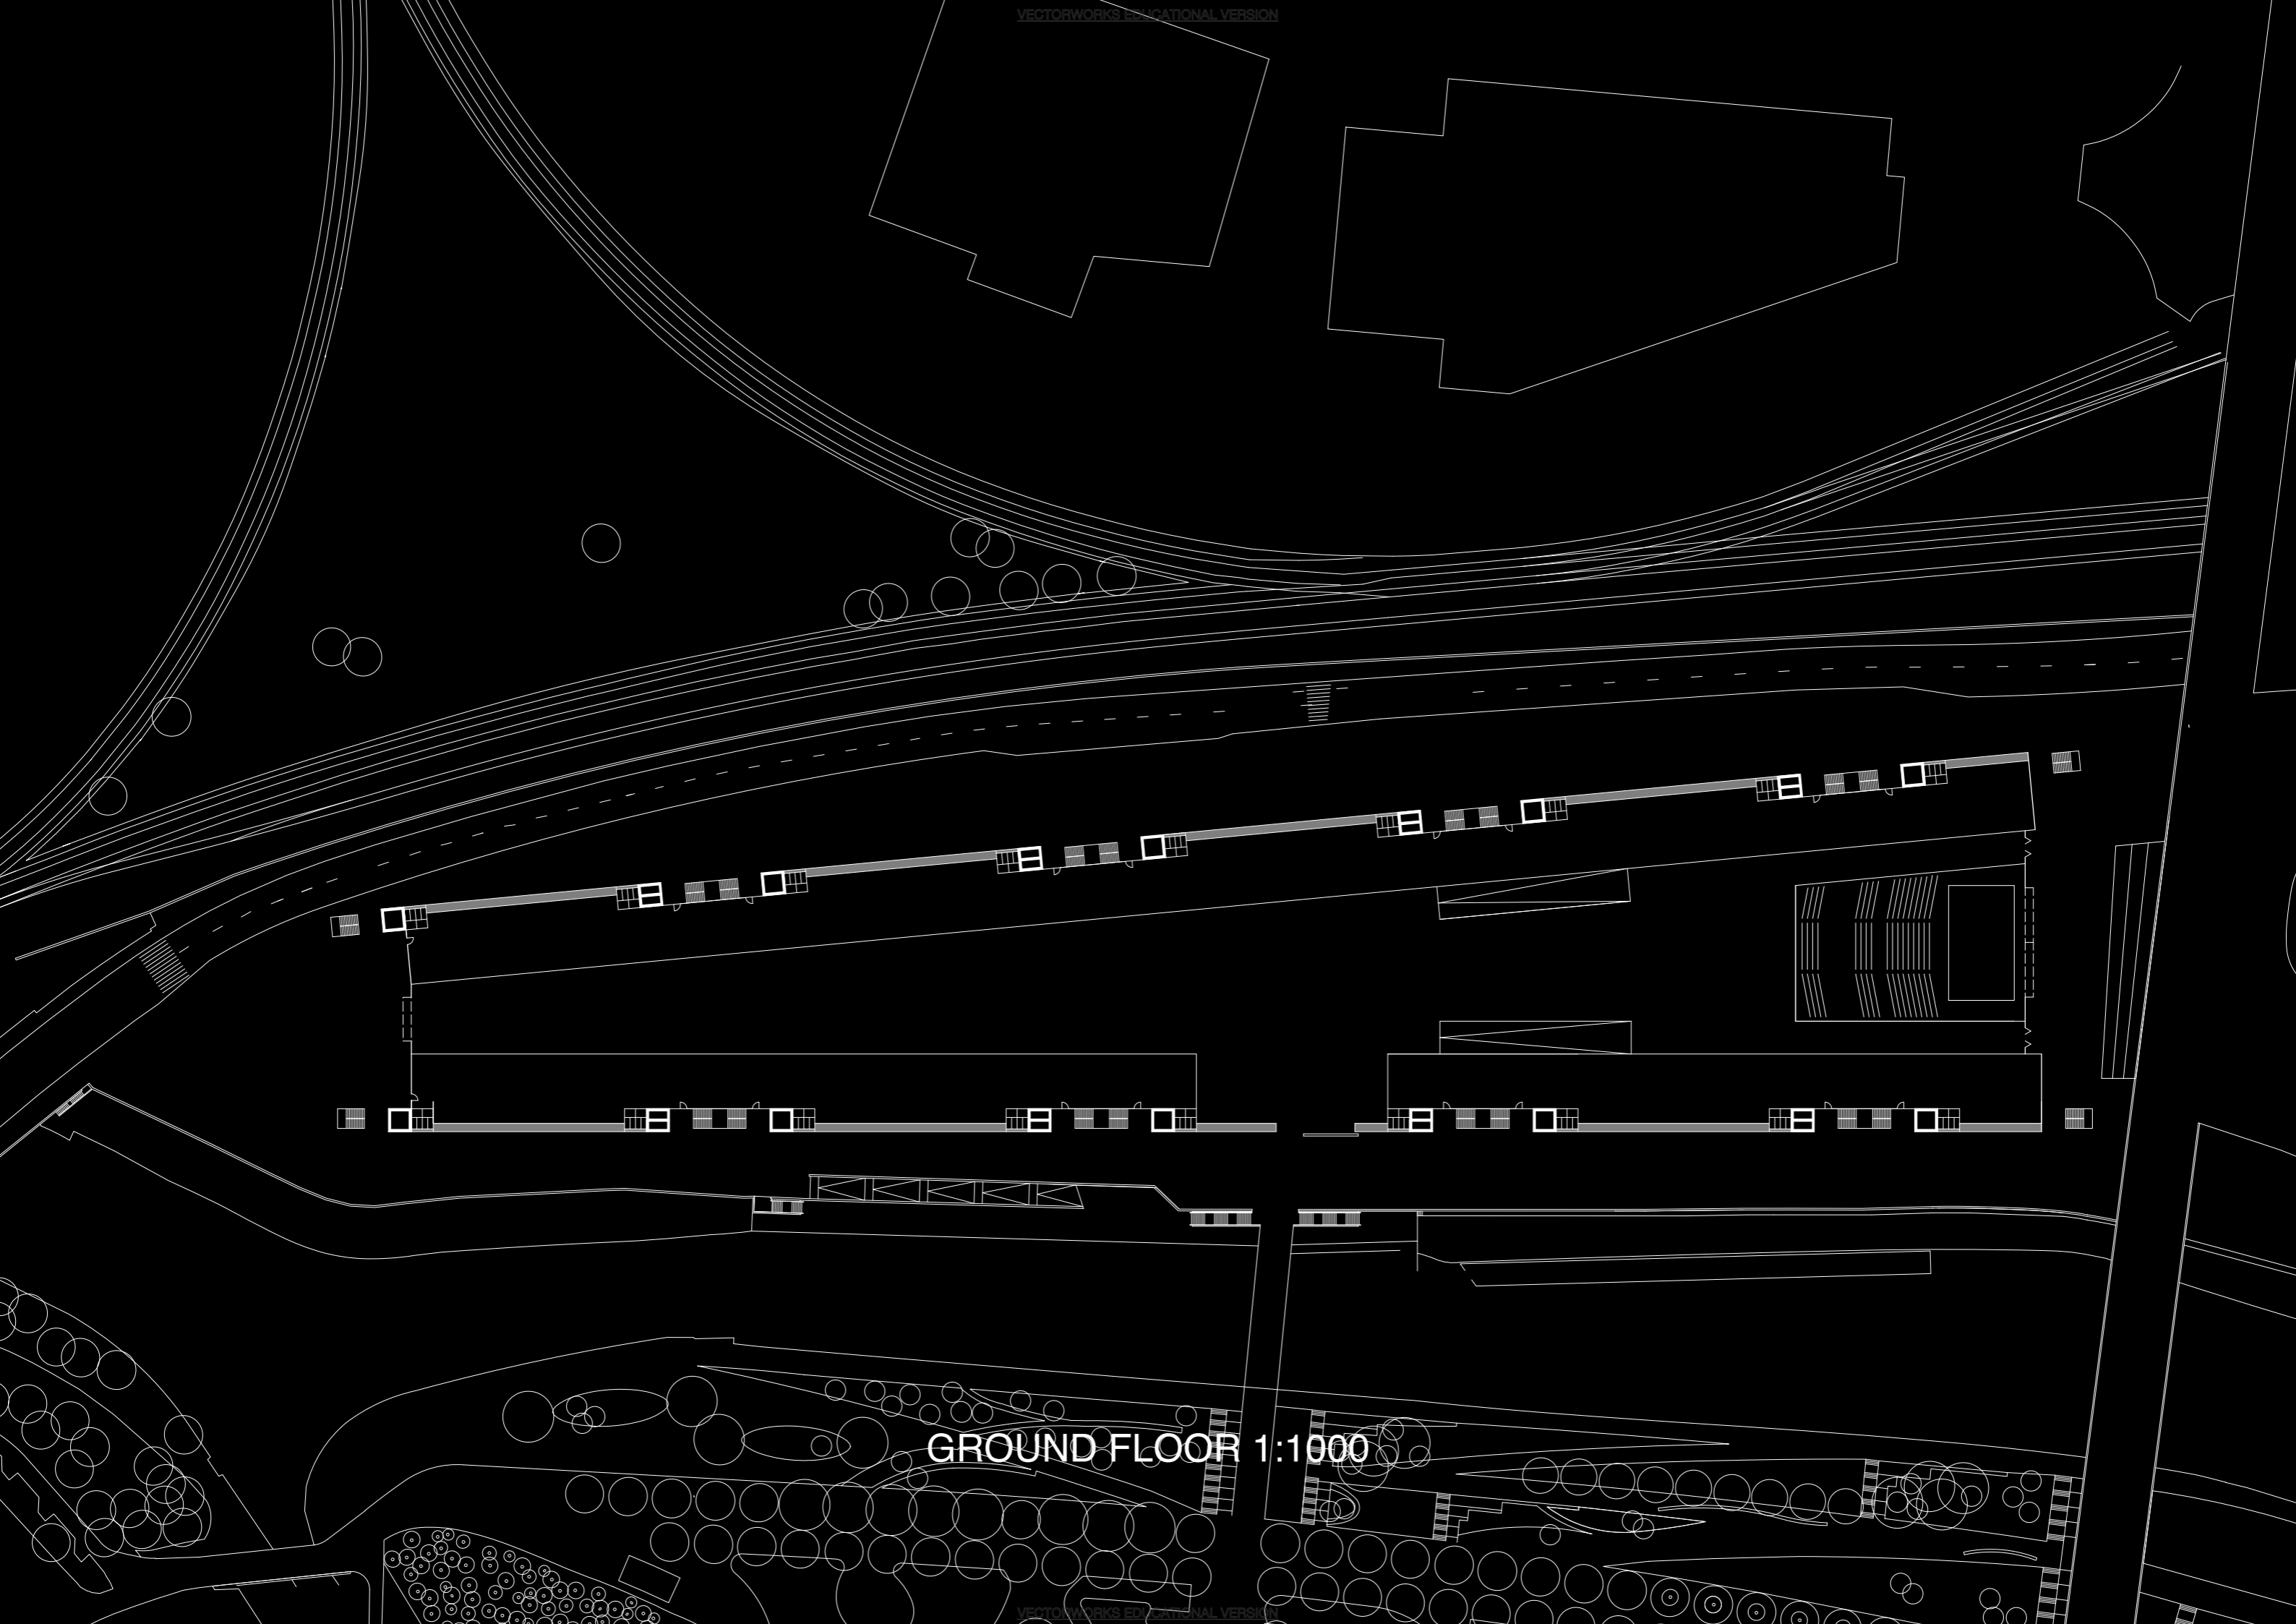

FACTORY OF LEGACY

STUDIO KEREZ FS21: DESIGN AS CRITICISM

SALIM RUBEN UMAR

SITUATION

PROGRAMM

GROUND FLOOR 1:1000

FIRST FLOOR 1:1000

SECOND FLOOR 1:1000

# ELEVATIONS

INTERSTITIAL SPACE

EMANCIPATING SPACE