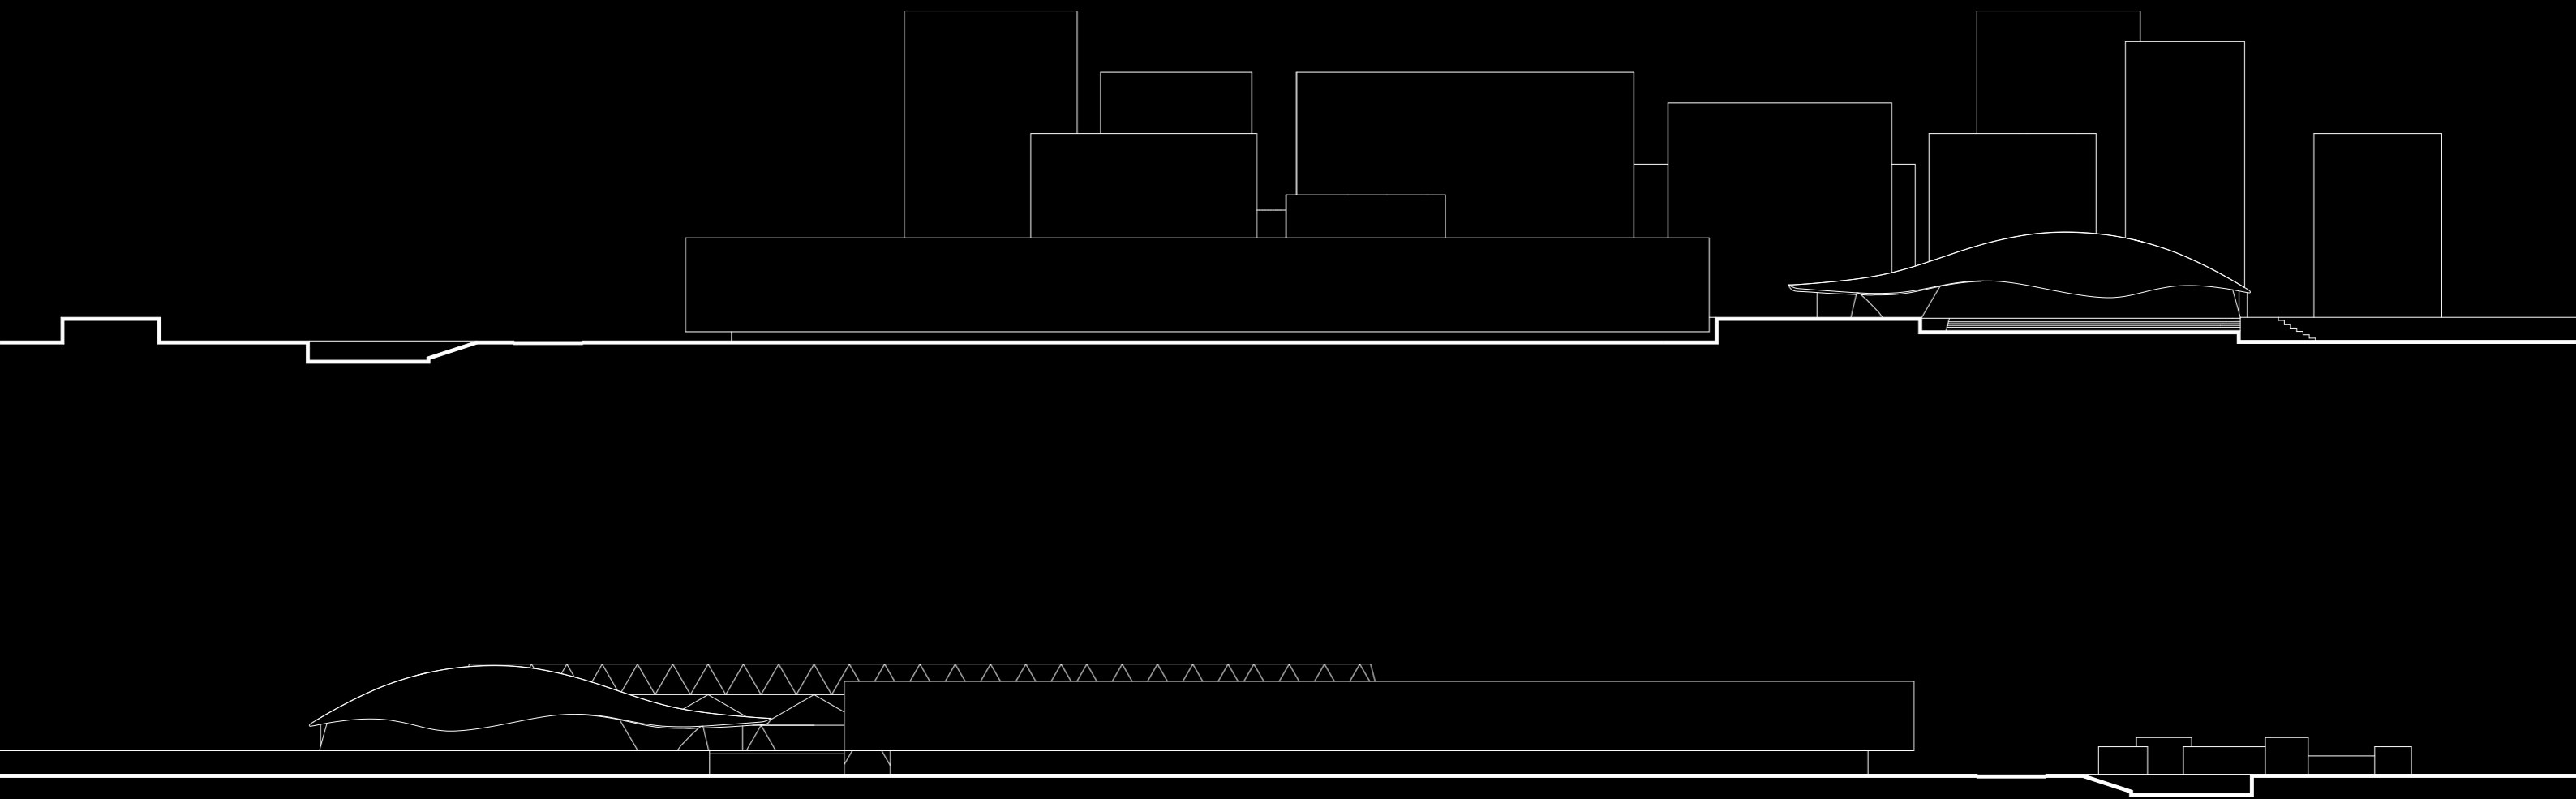

FACTORY OF LEGACY

STUDIO KEREZ FS21: DESIGN AS CRITICISM

SALIM RUBEN UMAR

SITUATION

PROGRAMM

GROUND FLOOR 1:1000

FIRST FLOOR 1:1000

SECOND FLOOR 1:1000

THIRD FLOOR 1:1000

FOURTH FLOOR 1:1000

SECTION 1:1000

# ELEVATIONS

INTERSTITIAL SPACE

EMANCIPATING SPACE