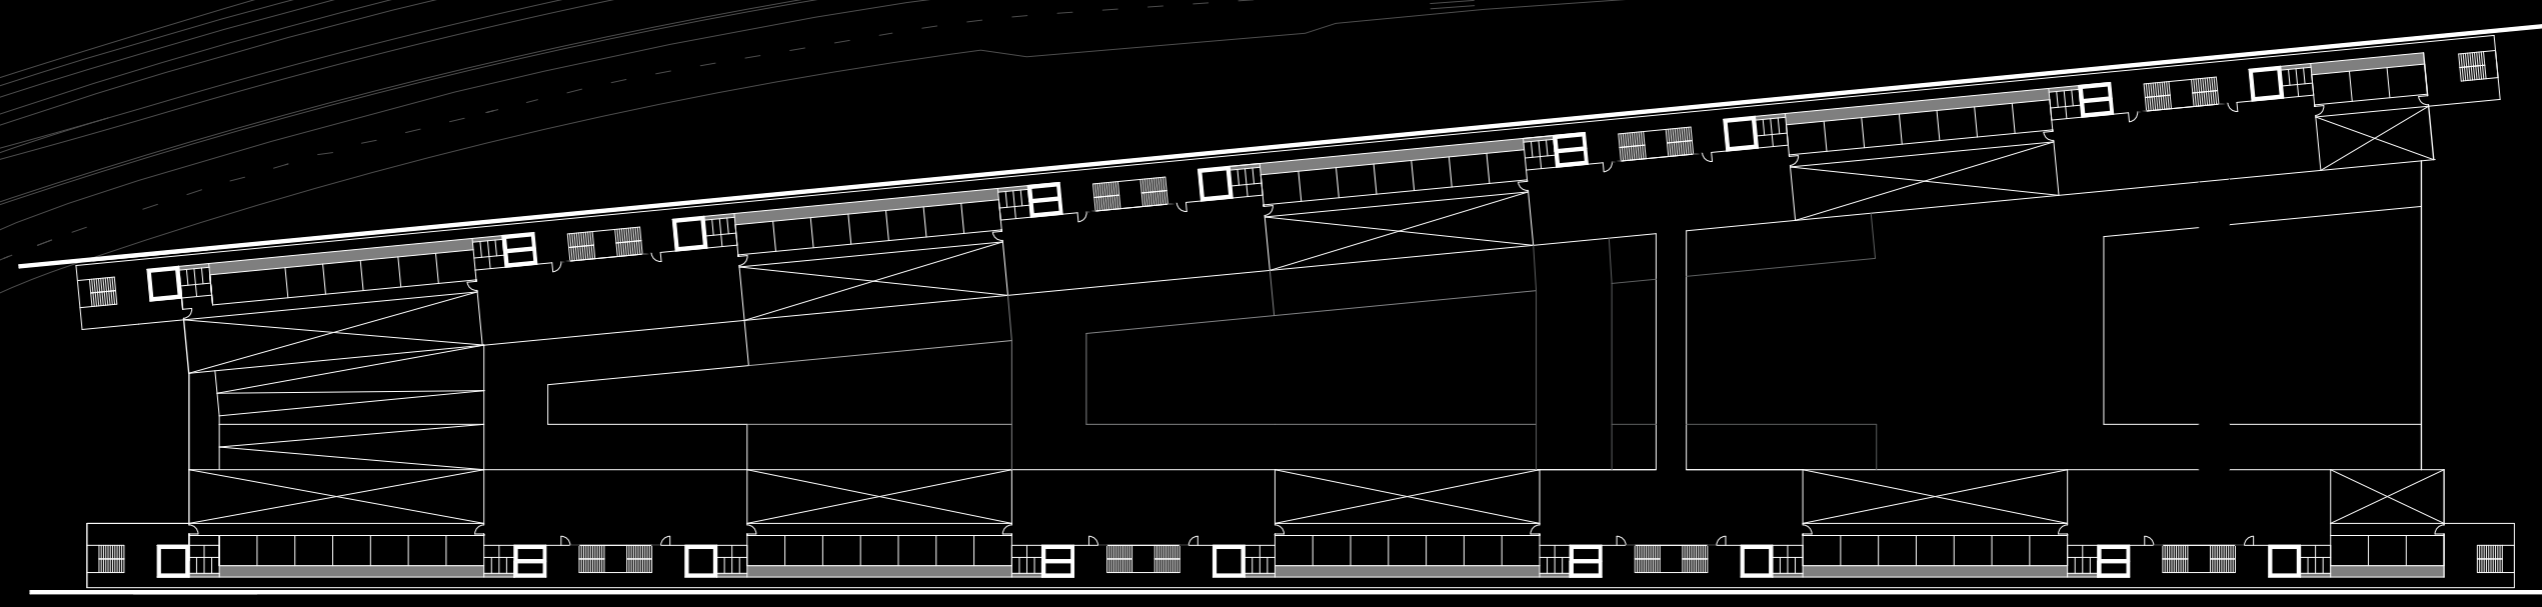

FACTORY OF LEGACY

STUDIO KEREZ FS21: DESIGN AS CRITICISM

SALIM RUBEN UMAR

SITUATION

PROGRAMM

GROUND FLOOR 1:1000

FIRST FLOOR 1:1000

SECOND FLOOR 1:1000

THIRD FLOOR 1:1000

FOURTH FLOOR 1:1000

SECTION 1:1000

# ELEVATIONS

INTERSTITIAL SPACE

EMANCIPATING SPACE