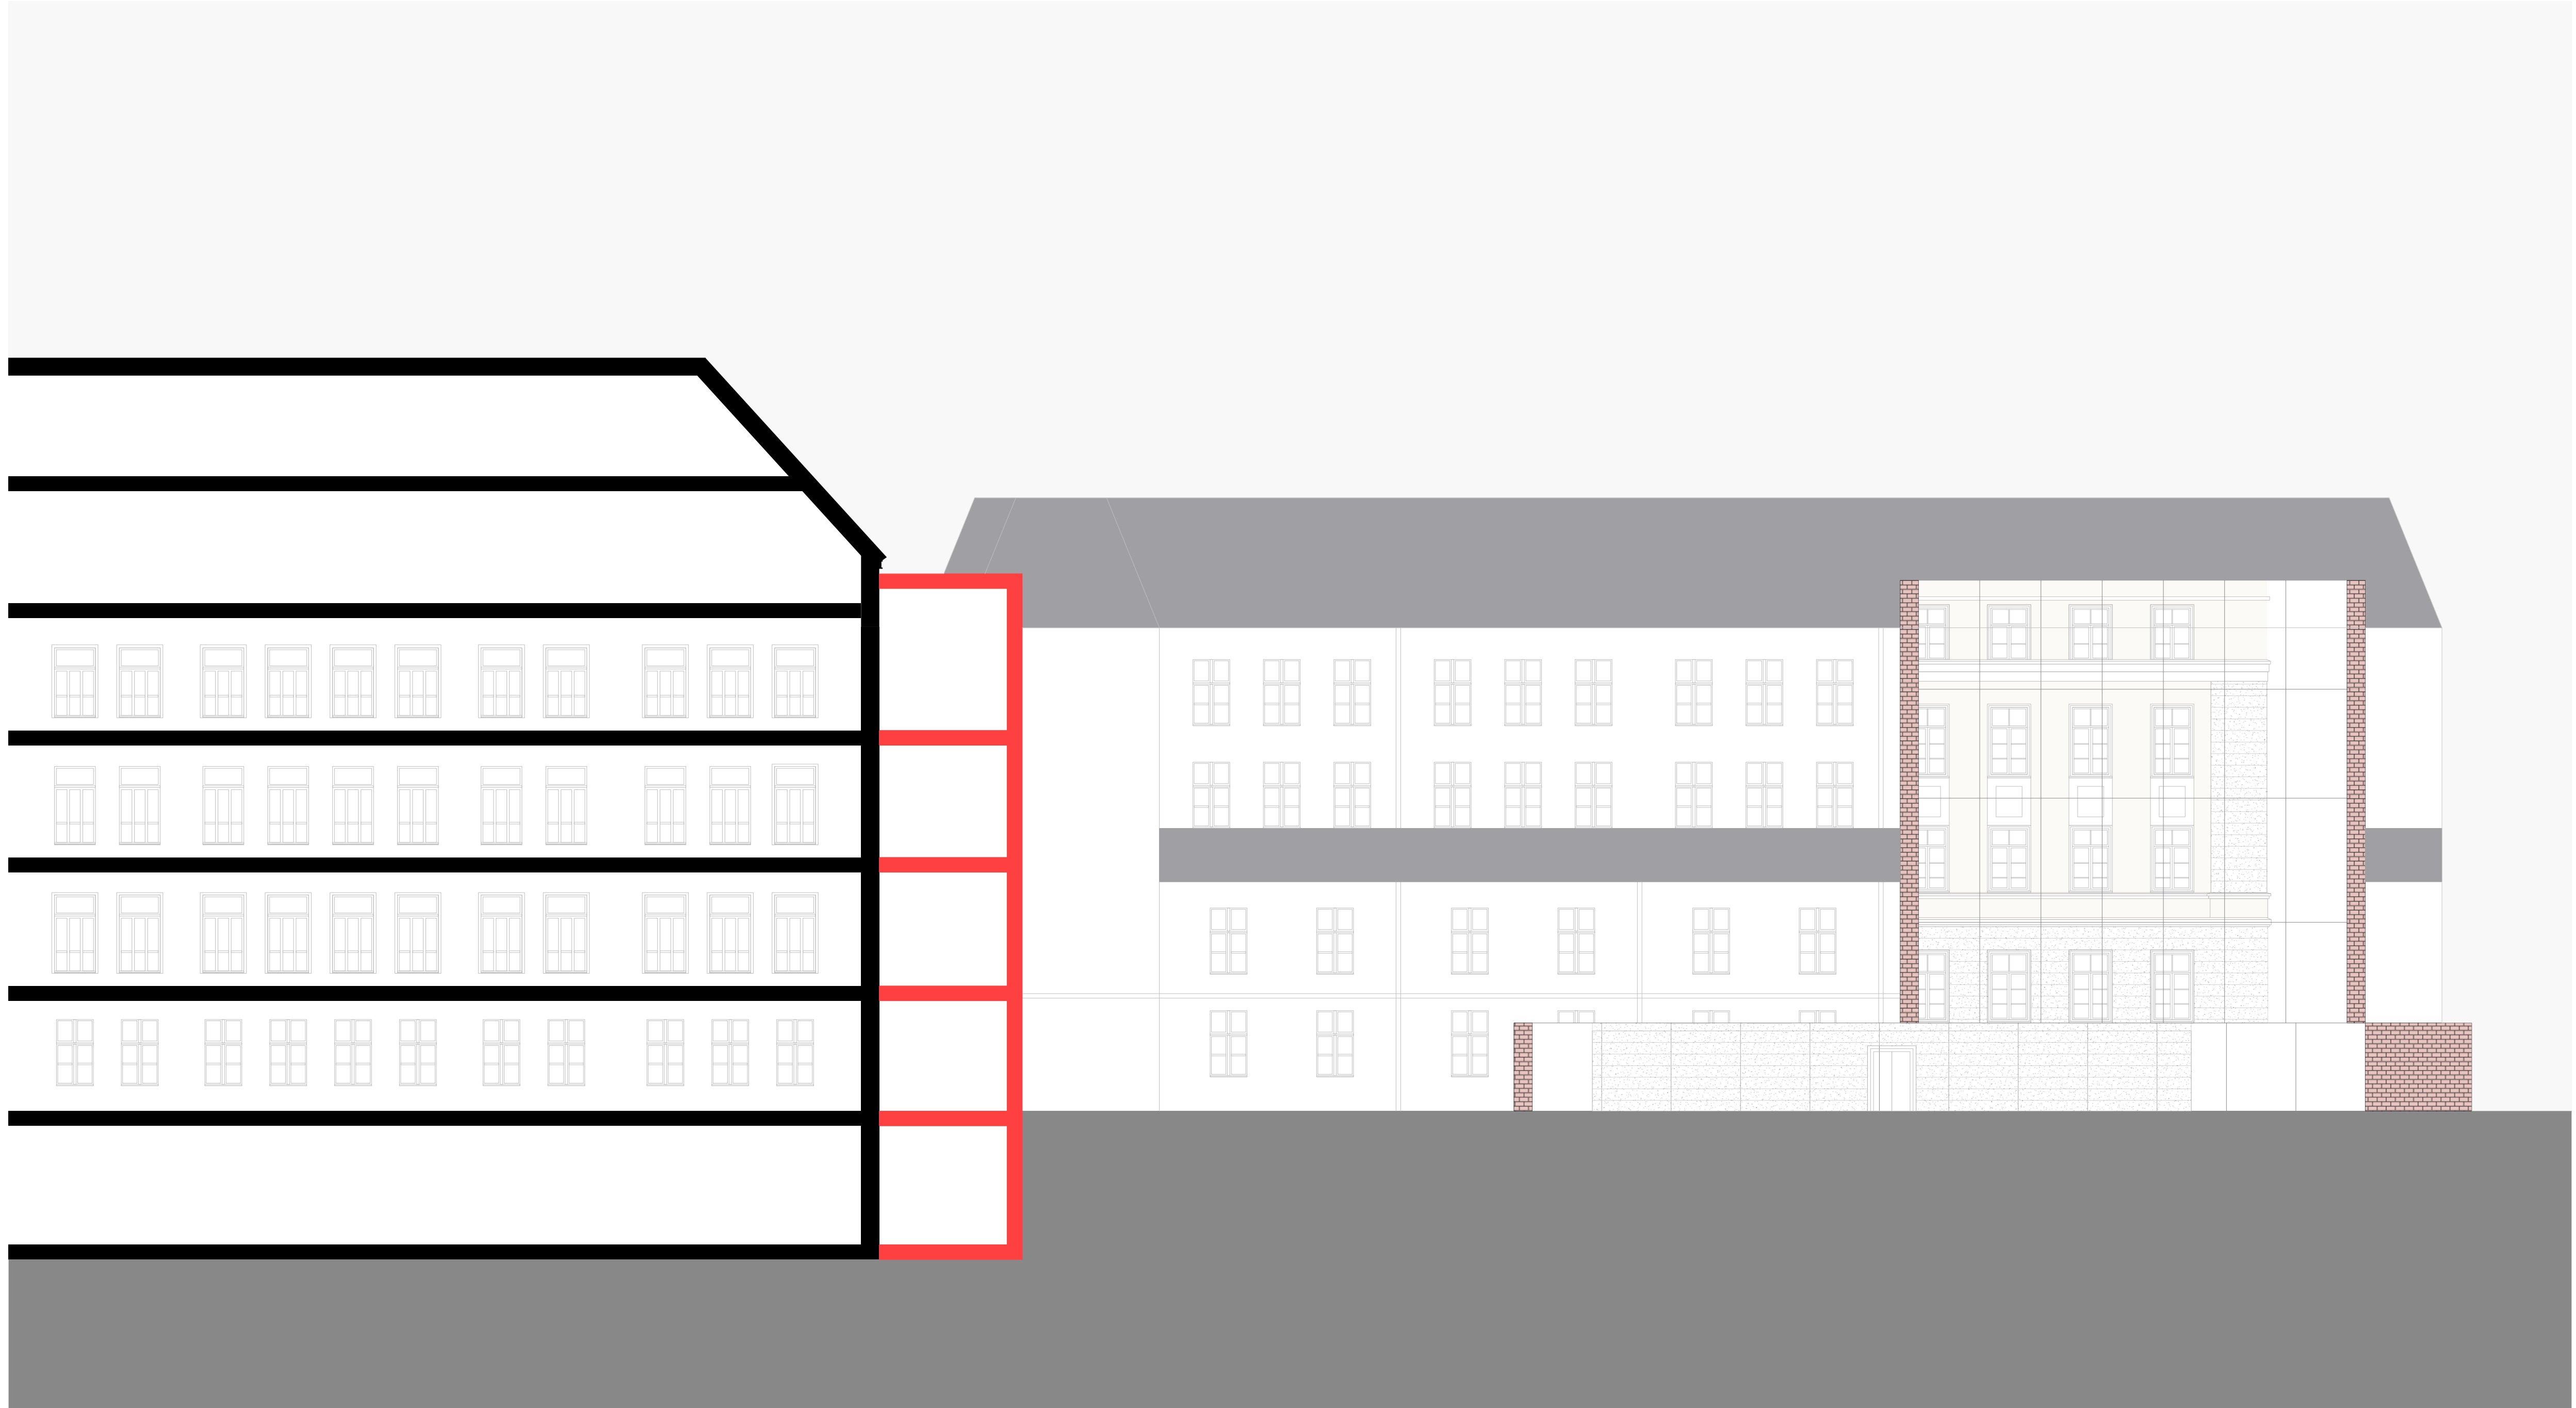

BERLIN CHARITÉ MITTE CAMPUS

PROPOSAL BJÖRN THORSTEINSEN

CHARITÉ
UNIVERSITÄTSMEDIZIN BERLIN

BJÖRN THORSTEINSEN

CAMPUS CHARITÉ MITTE

SITUATION

THE PLOT

ANSICHT INVALIDENSTRASSE

THE PLOT

NEW

DEMOLISH

EXISTING

■ TECHNICAL
■ RESEARCH

OFFICE
COFFEE