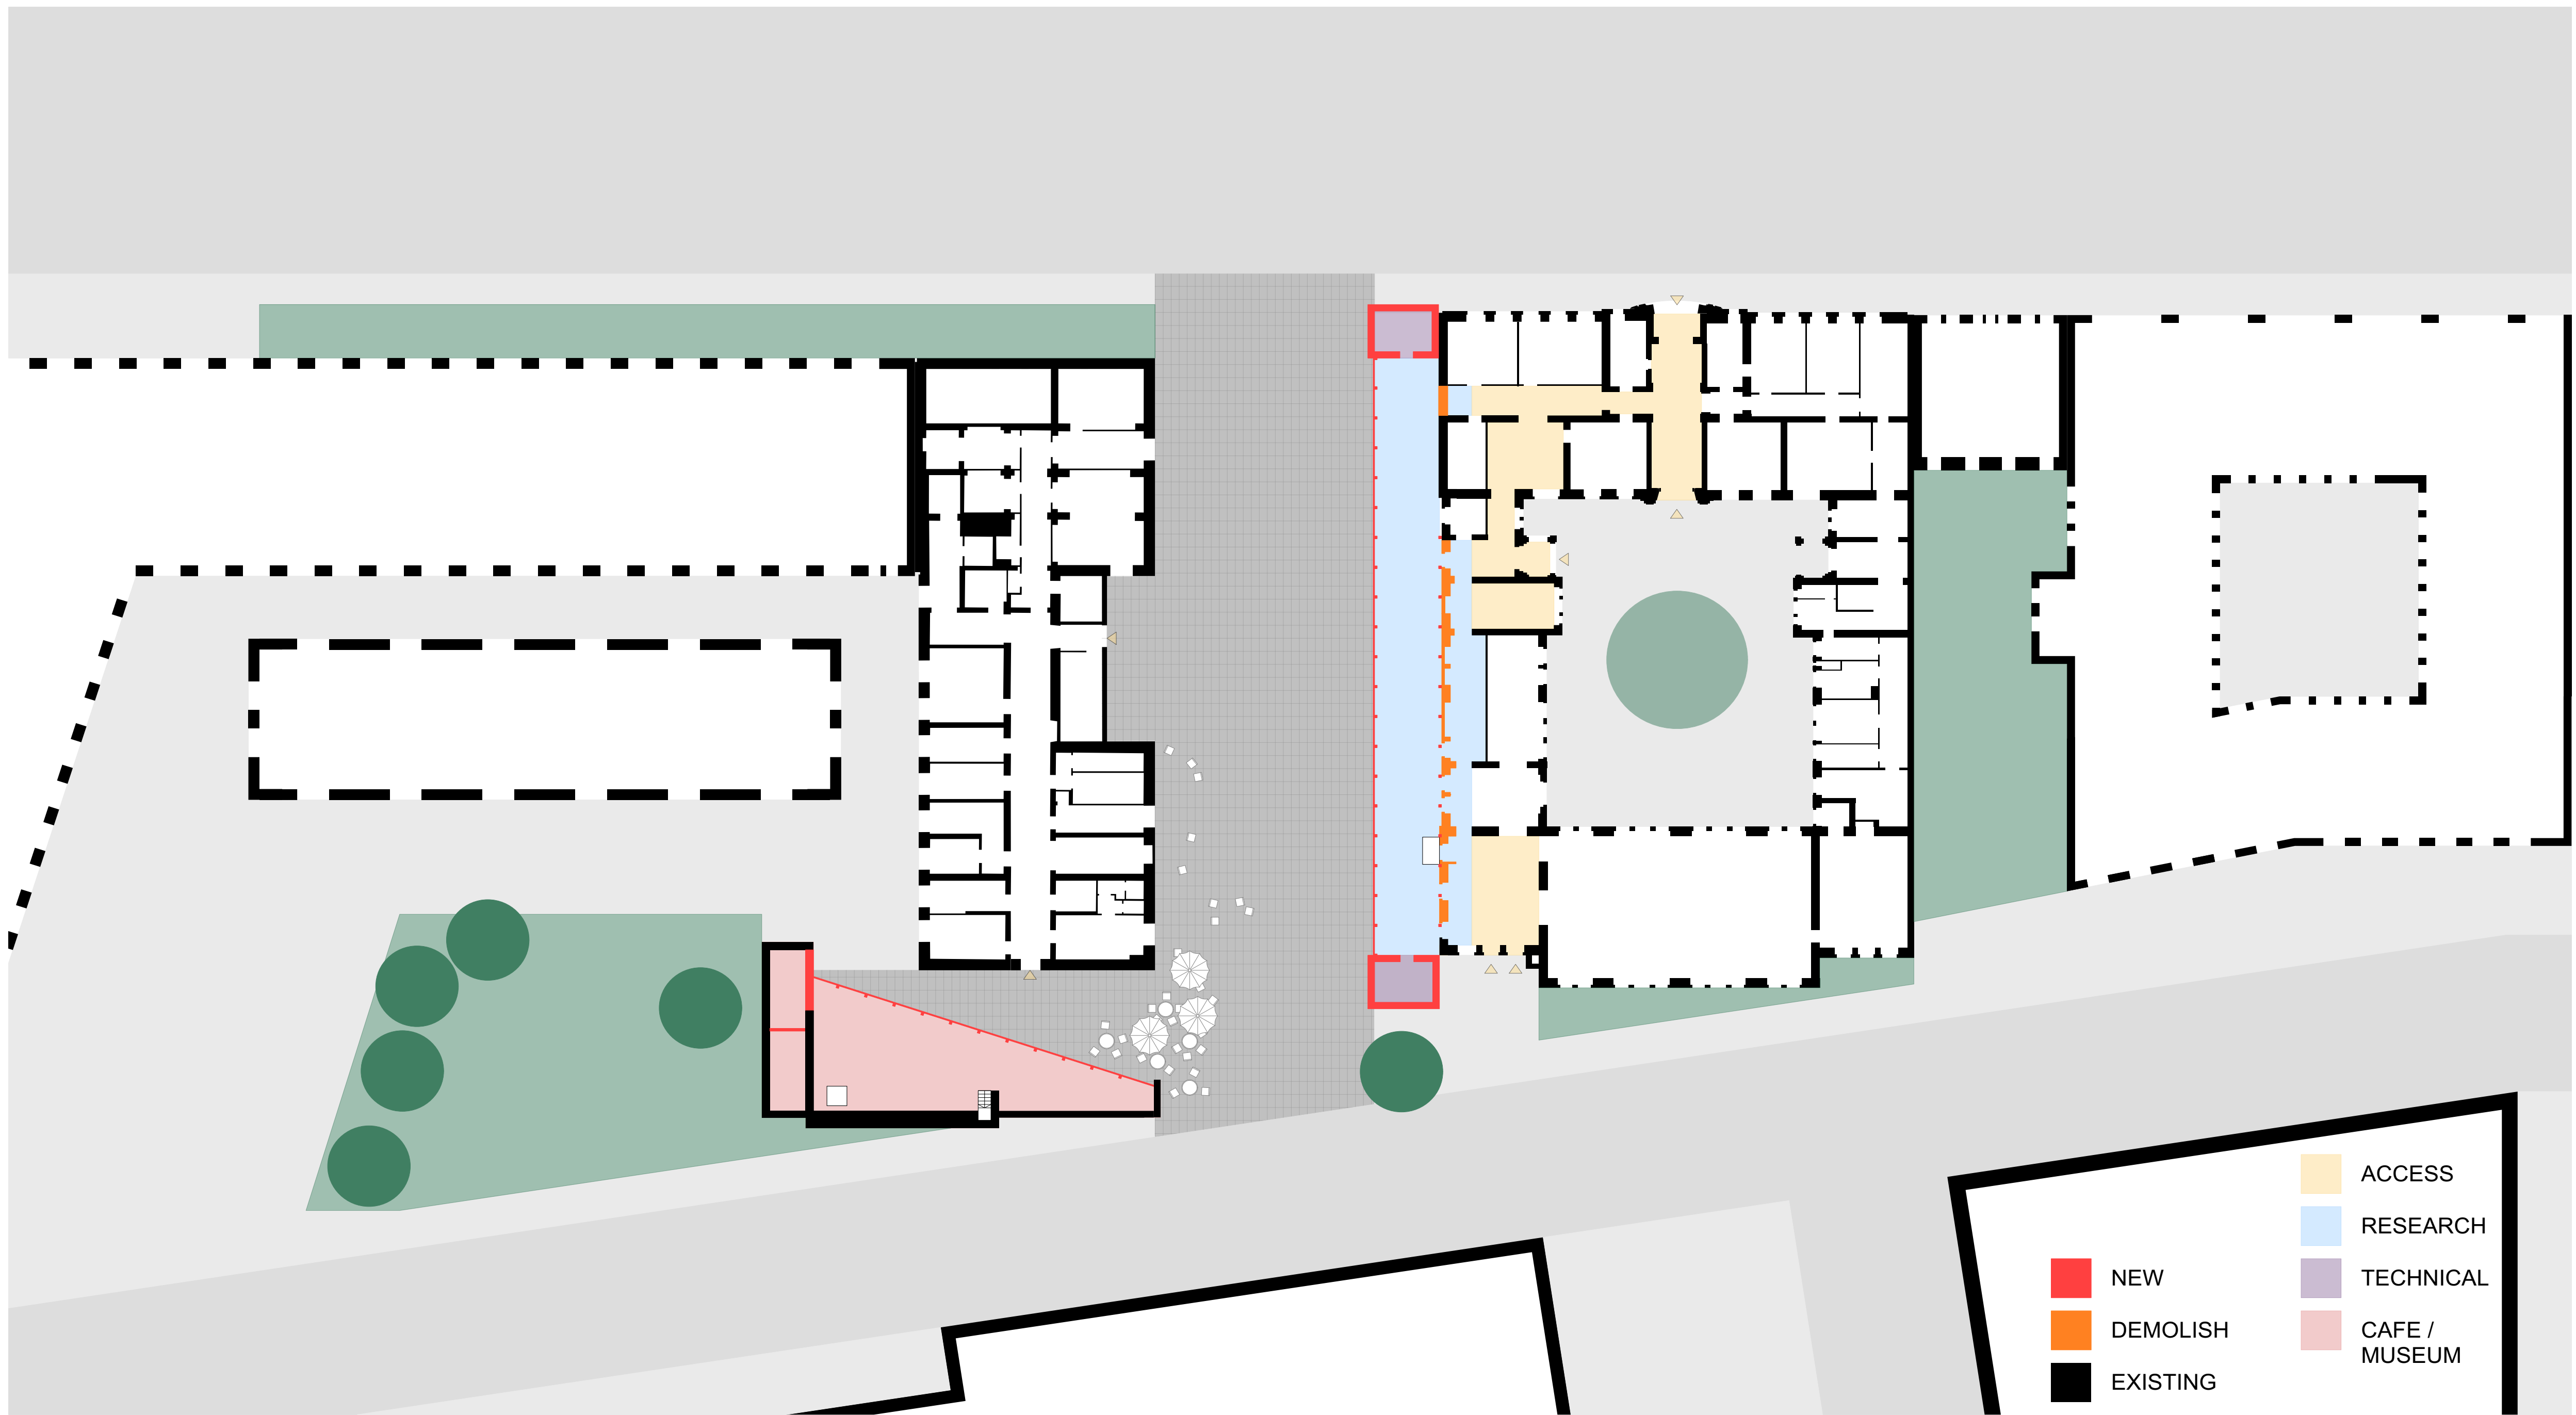

BERLIN CHARITÉ MITTE CAMPUS

PROPOSAL BJÖRN THORSTEINSEN

CHARITÉ
UNIVERSITÄTSMEDIZIN BERLIN

BJÖRN THORSTEINSEN

CAMPUS CHARITÉ MITTE

SITUATION

THE PLOT

ANSICHT INVALIDENSTRASSE

THE PLOT

NEW

DEMOLISH

EXISTING

■ TECHNICAL
■ RESEARCH

OFFICE
COFFEE