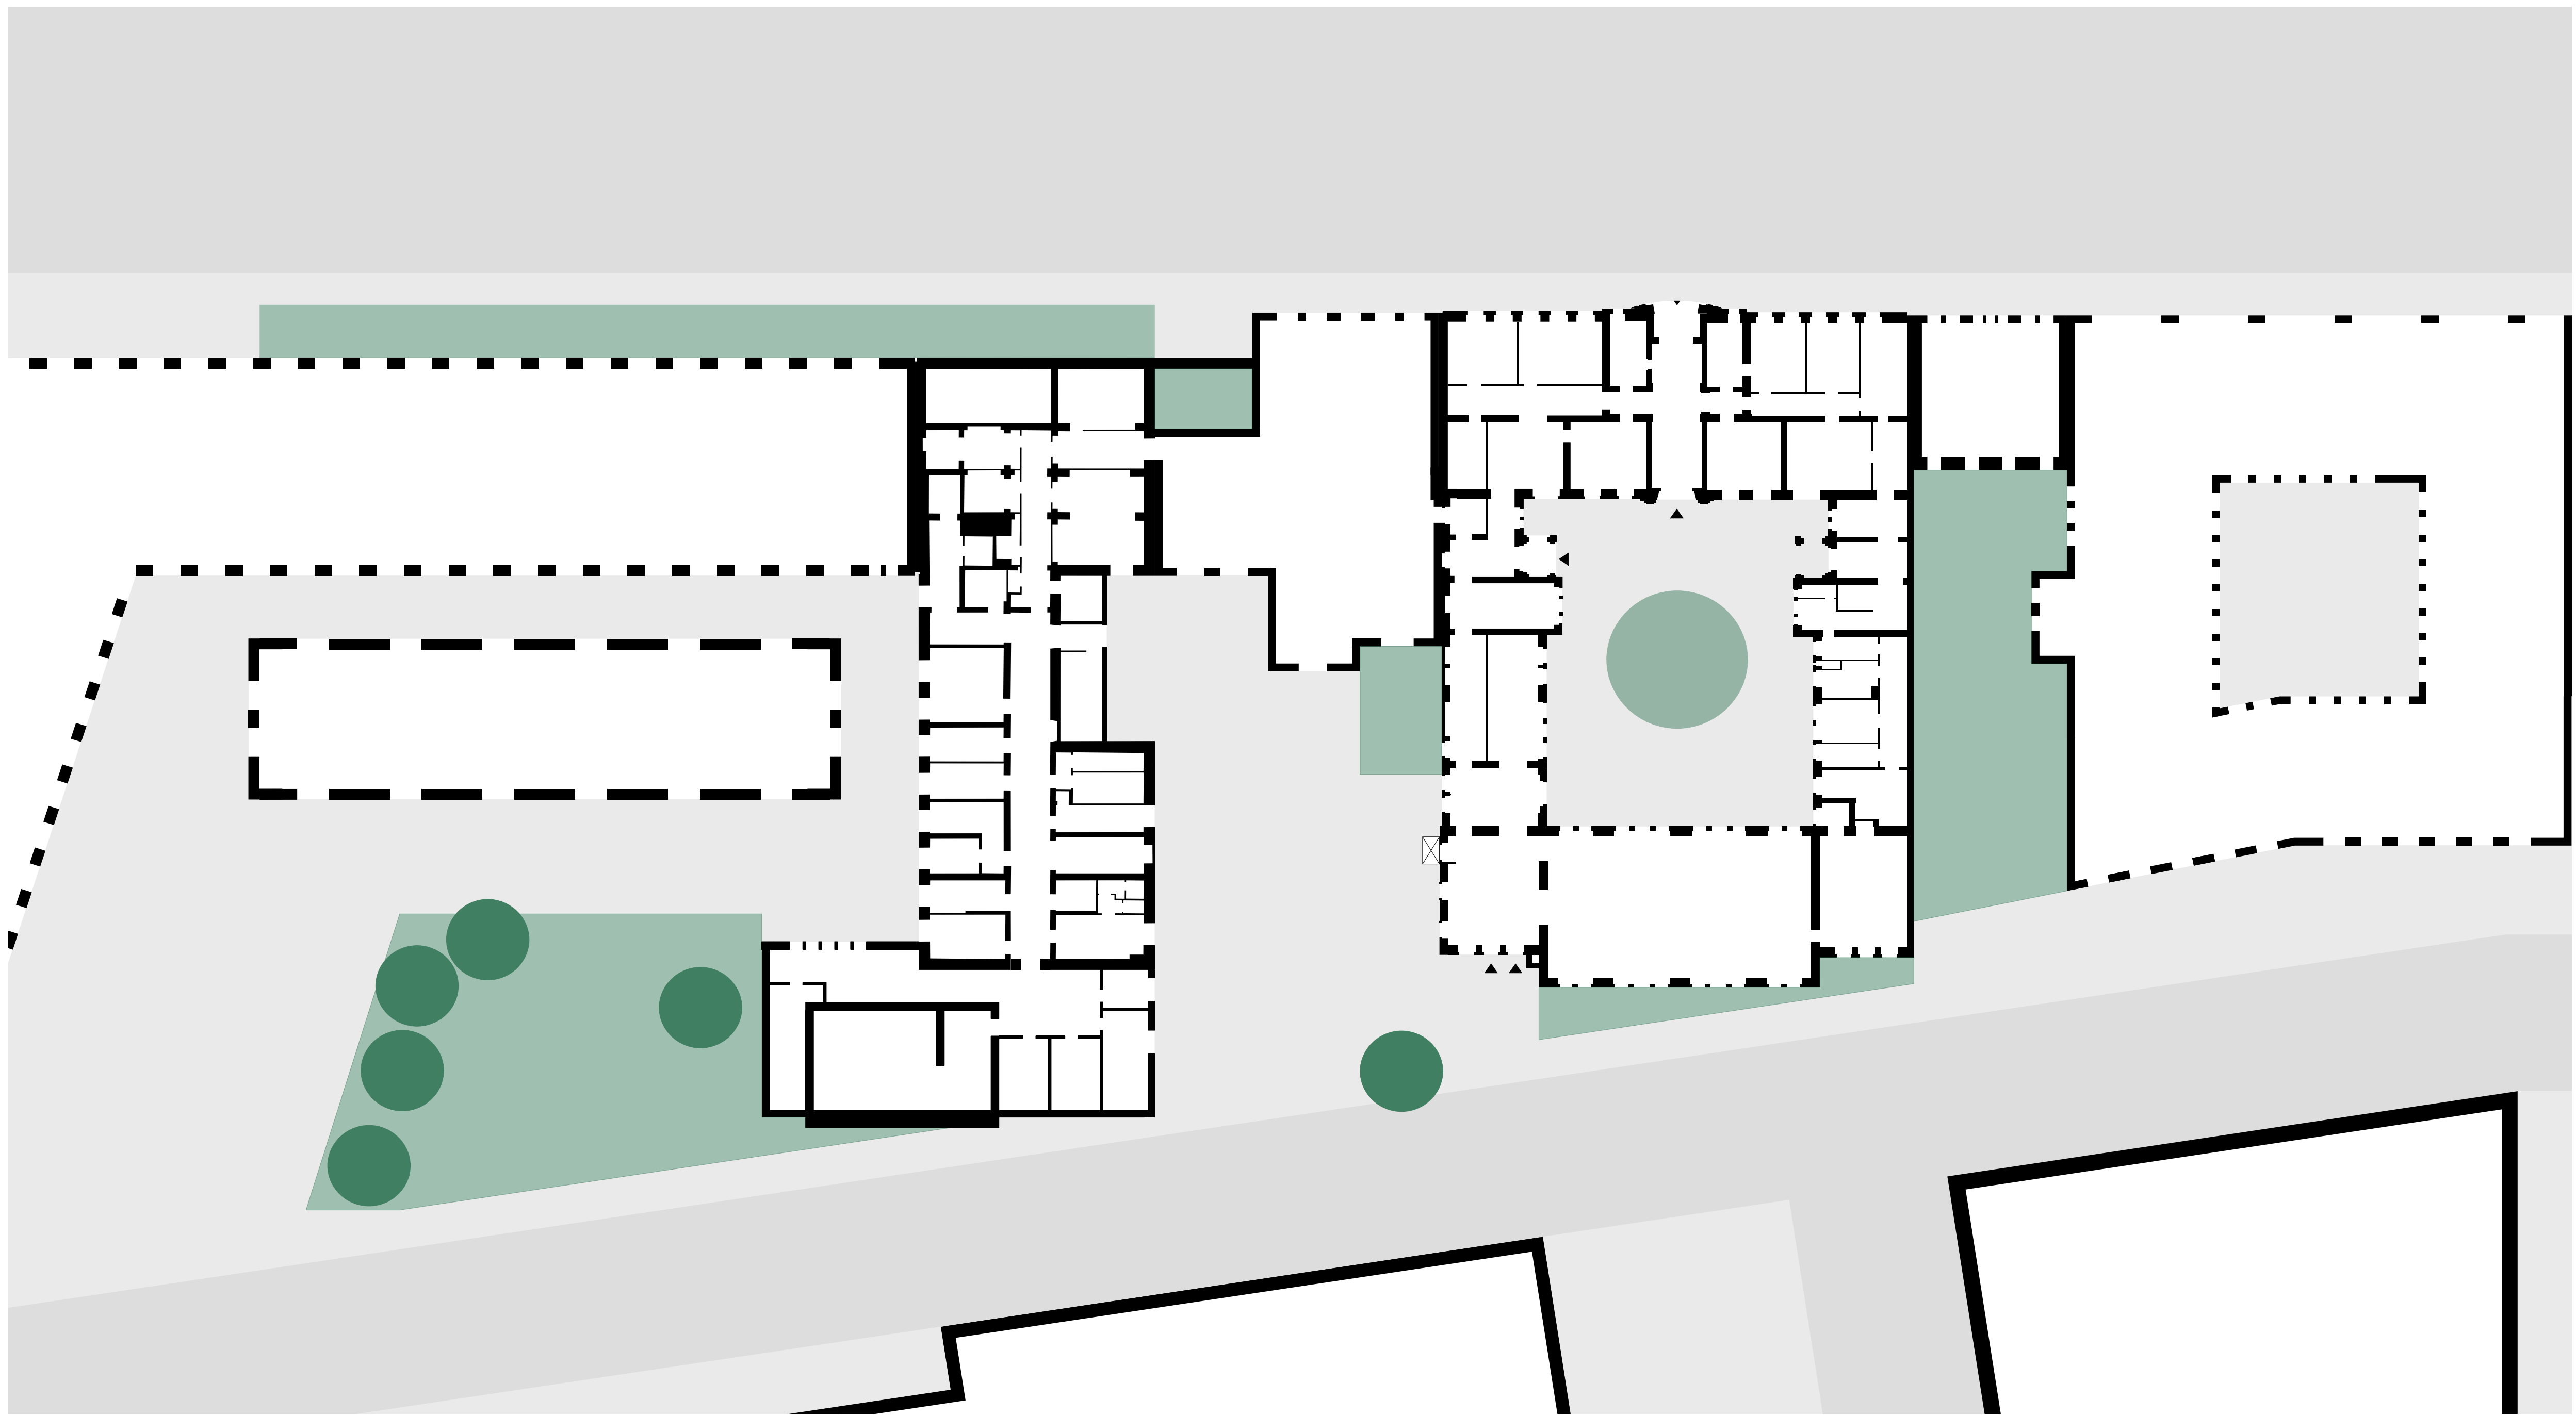

BERLIN CHARITÉ MITTE CAMPUS

PROPOSAL BJÖRN THORSTEINSEN

CHARITÉ
UNIVERSITÄTSMEDIZIN BERLIN

BJÖRN THORSTEINSEN

CAMPUS CHARITÉ MITTE

SITUATION

THE PLOT

ANSICHT INVALIDENSTRASSE

THE PLOT

NEW

DEMOLISH

EXISTING

■ TECHNICAL
■ RESEARCH

OFFICE
COFFEE