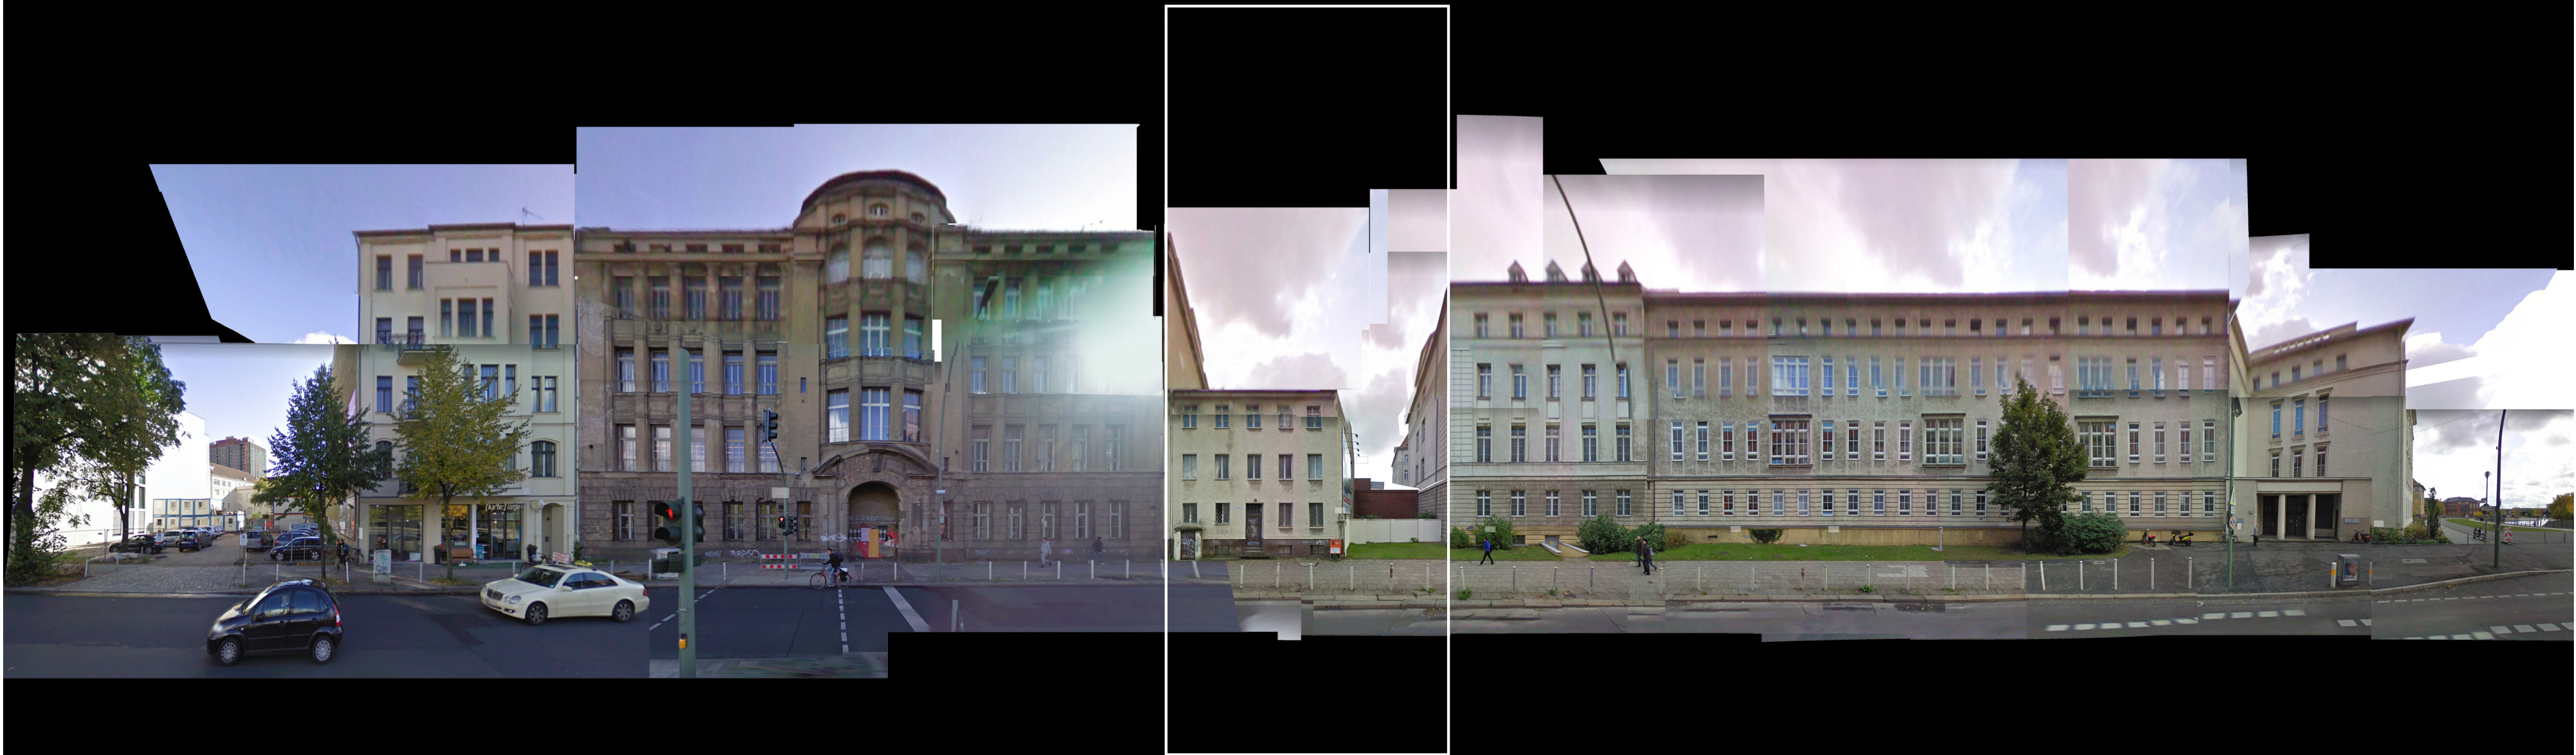

BERLIN CHARITÉ MITTE CAMPUS

PROPOSAL BJÖRN THORSTEINSEN

CHARITÉ
UNIVERSITÄTSMEDIZIN BERLIN

BJÖRN THORSTEINSEN

CAMPUS CHARITÉ MITTE

SITUATION

THE PLOT

ANSICHT INVALIDENSTRASSE

THE PLOT

NEW

DEMOLISH

EXISTING

■ TECHNICAL
■ RESEARCH

OFFICE
COFFEE