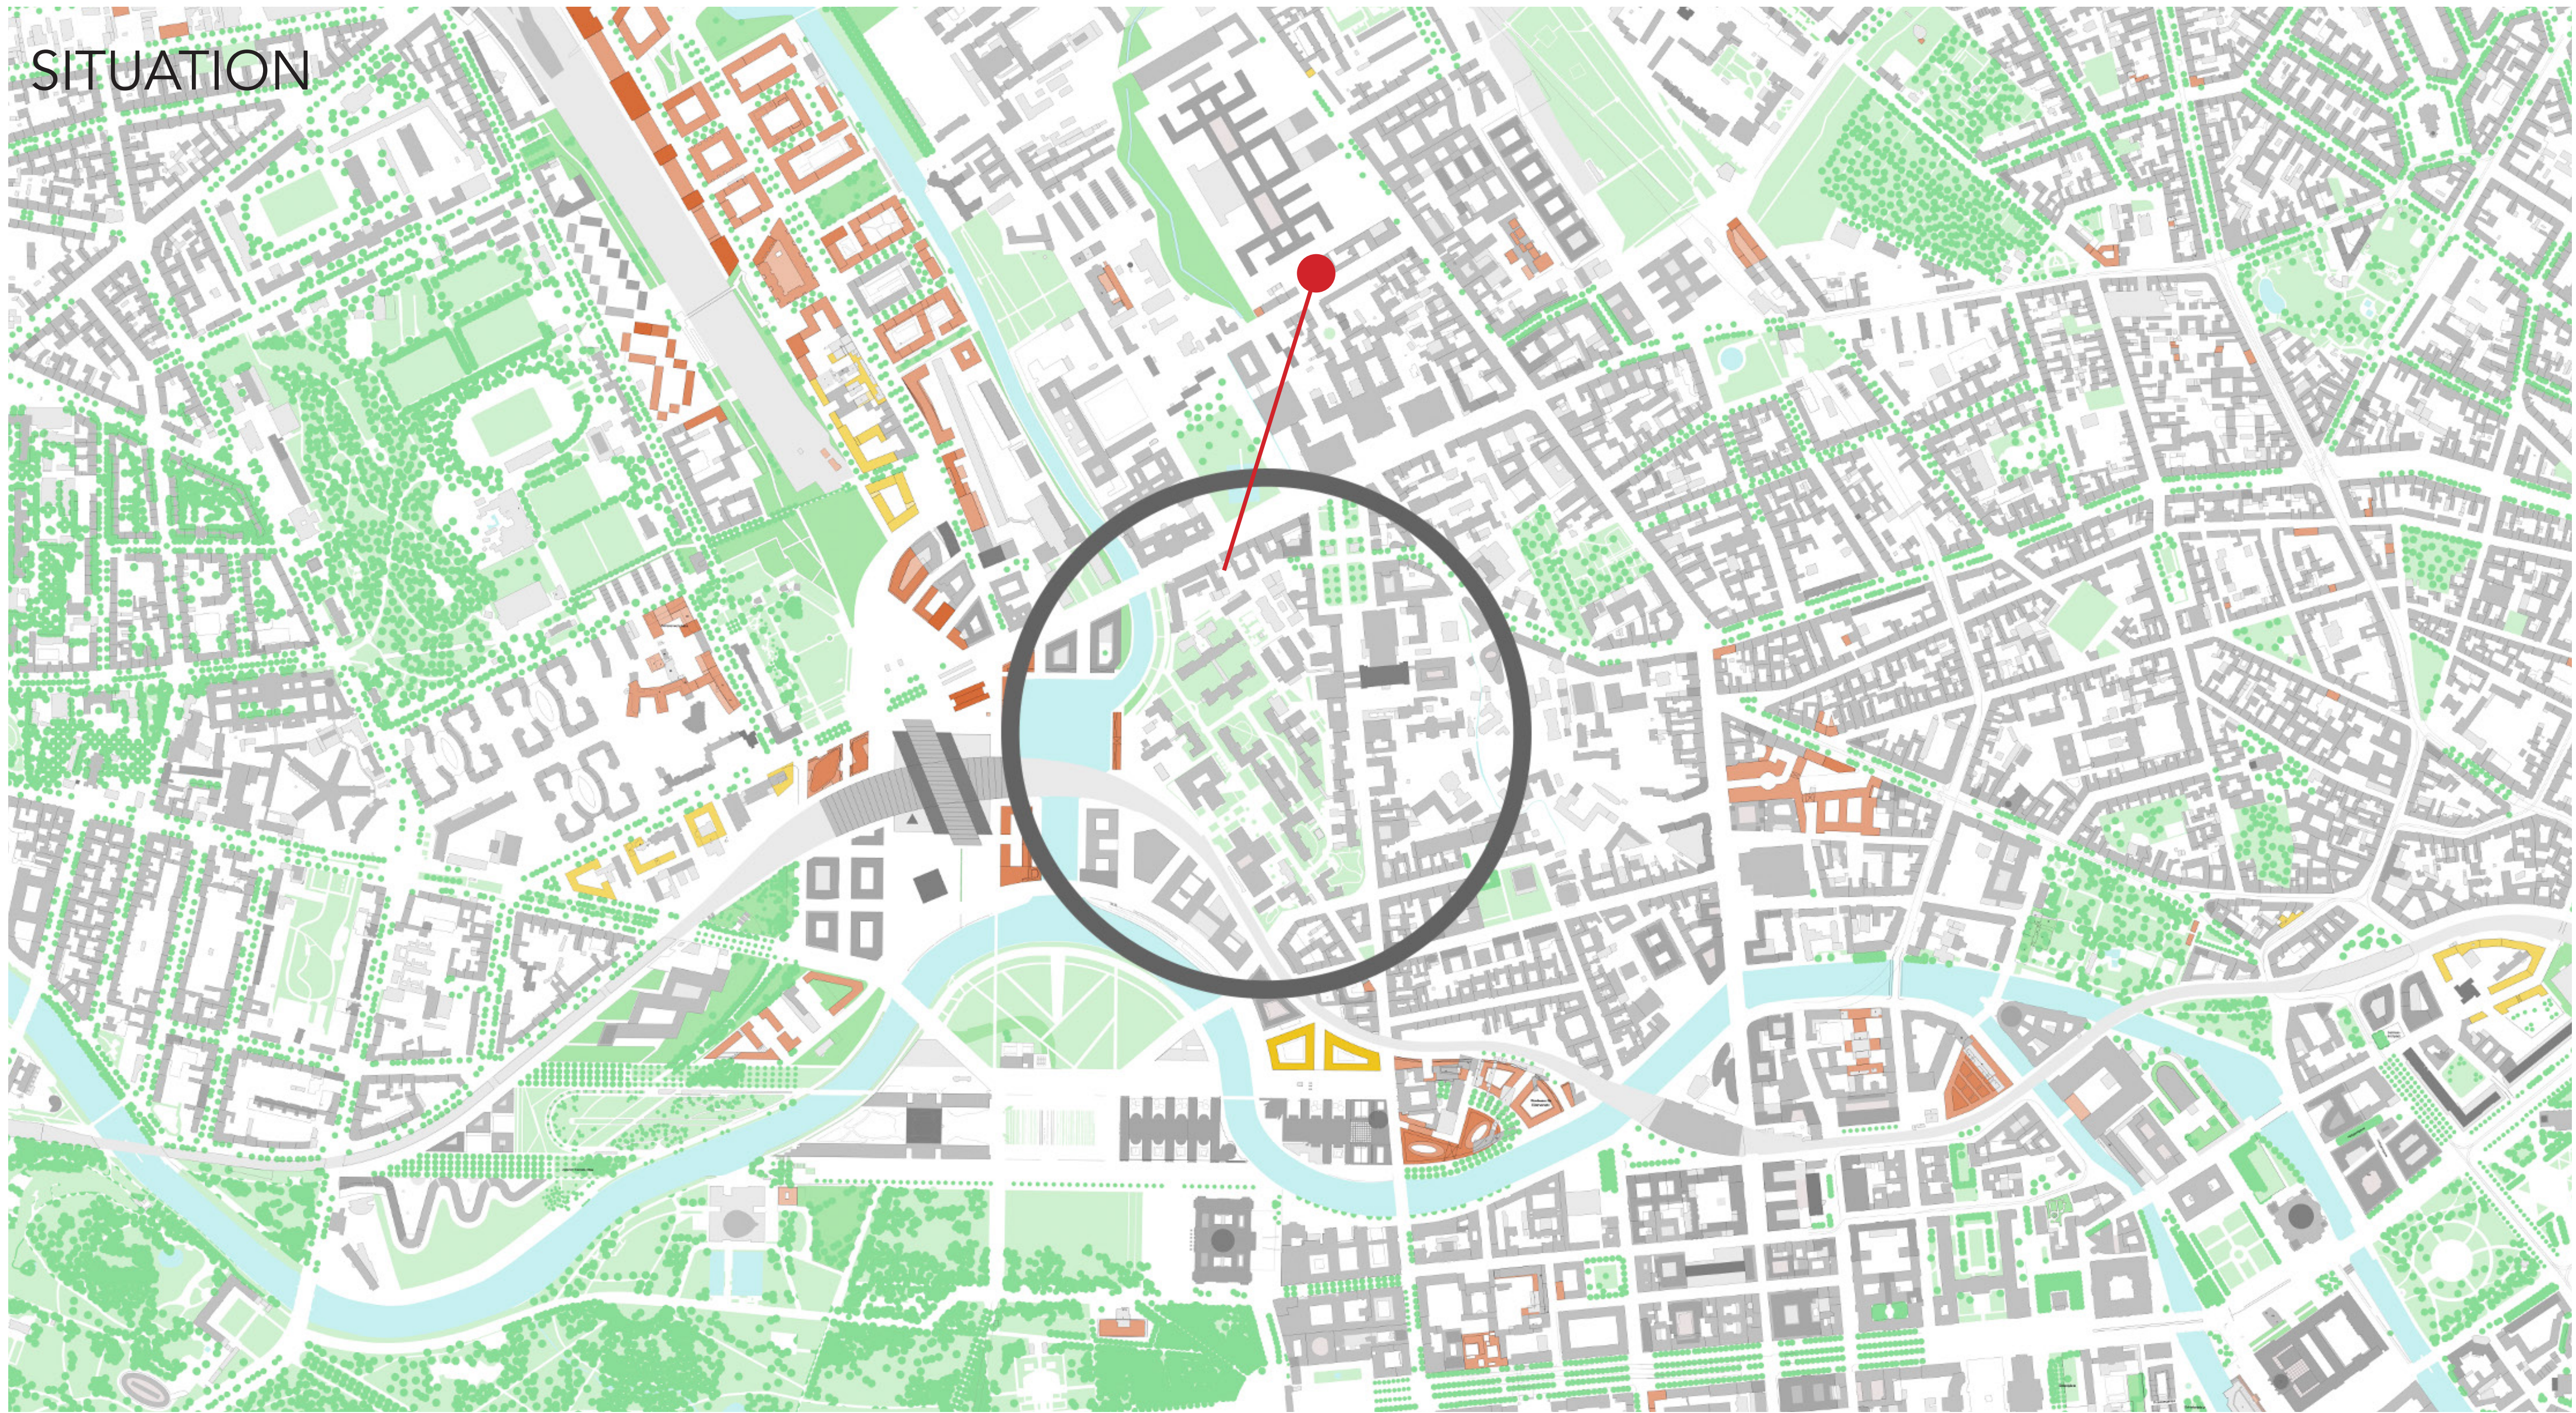

BERLIN CHARITÉ MITTE CAMPUS

PROPOSAL BJÖRN THORSTEINSEN

CHARITÉ
UNIVERSITÄTSMEDIZIN BERLIN

BJÖRN THORSTEINSEN

CAMPUS CHARITÉ MITTE

SITUATION

THE PLOT

ANSICHT INVALIDENSTRASSE

THE PLOT

NEW

DEMOLISH

EXISTING

■ TECHNICAL
■ RESEARCH

OFFICE
COFFEE