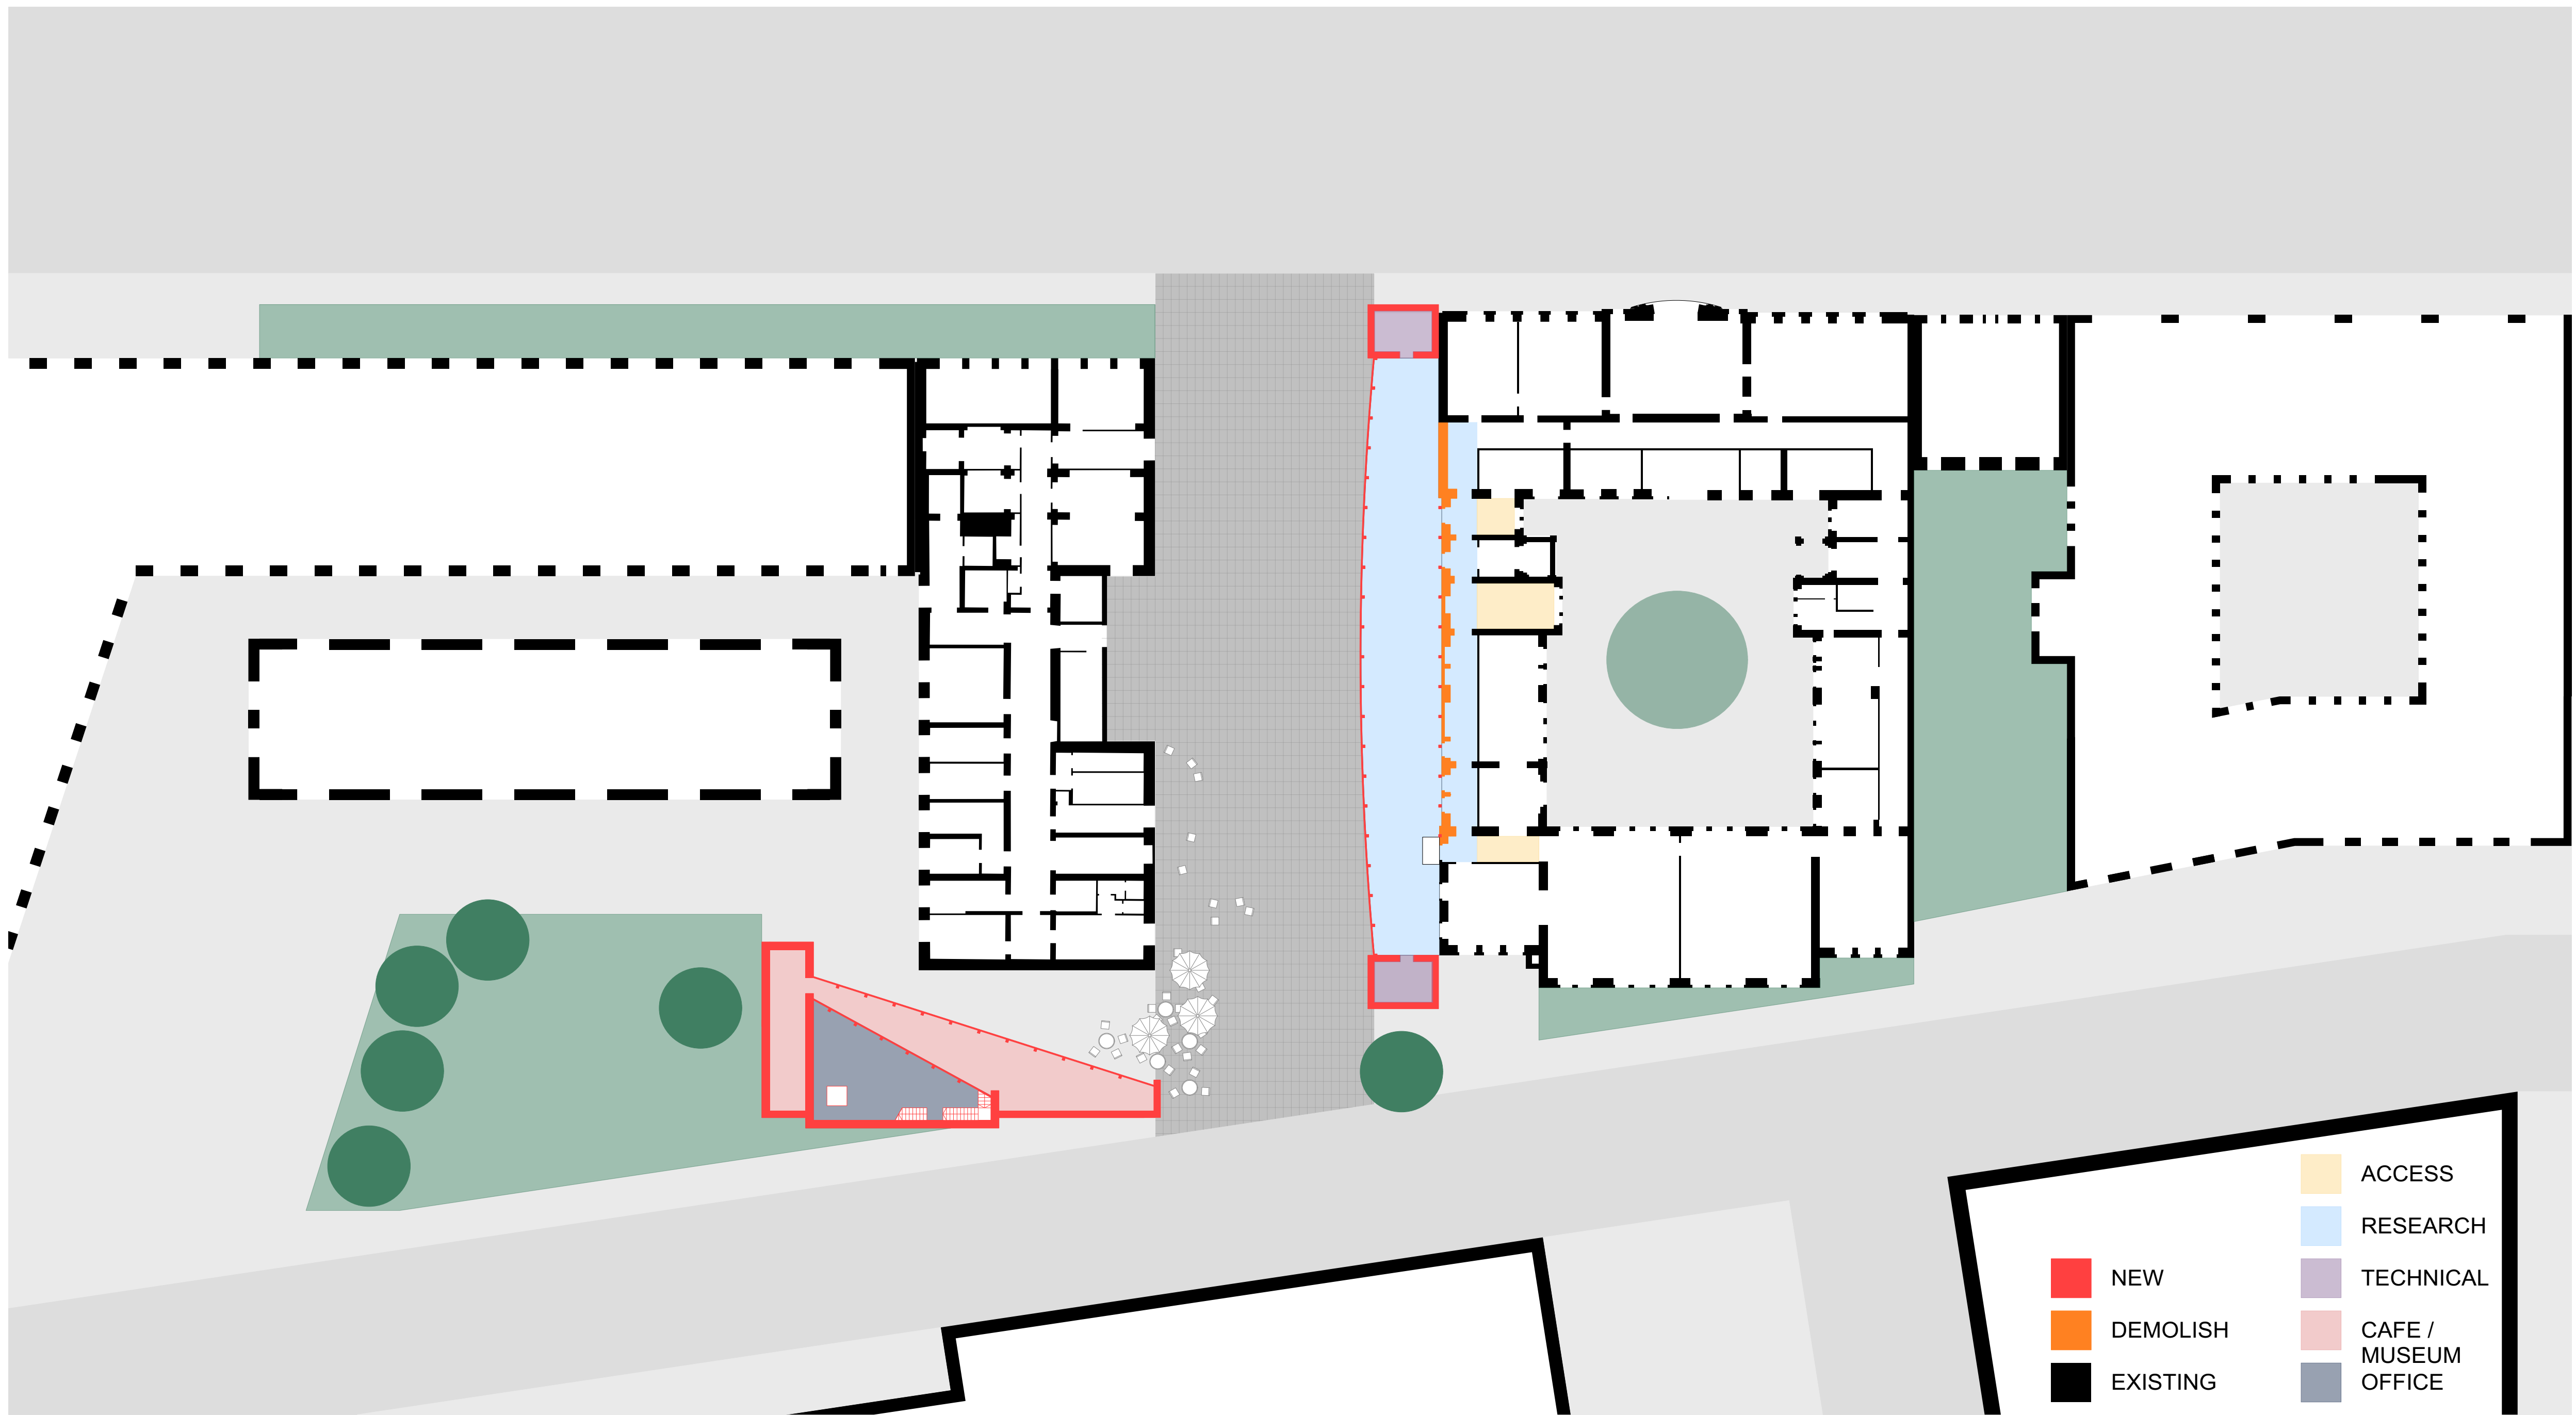

BERLIN CHARITÉ MITTE CAMPUS

PROPOSAL BJÖRN THORSTEINSEN

CHARITÉ
UNIVERSITÄTSMEDIZIN BERLIN

BJÖRN THORSTEINSEN

CAMPUS CHARITÉ MITTE

SITUATION

THE PLOT

ANSICHT INVALIDENSTRASSE

THE PLOT

NEW

DEMOLISH

EXISTING

■ TECHNICAL
■ RESEARCH

OFFICE
COFFEE