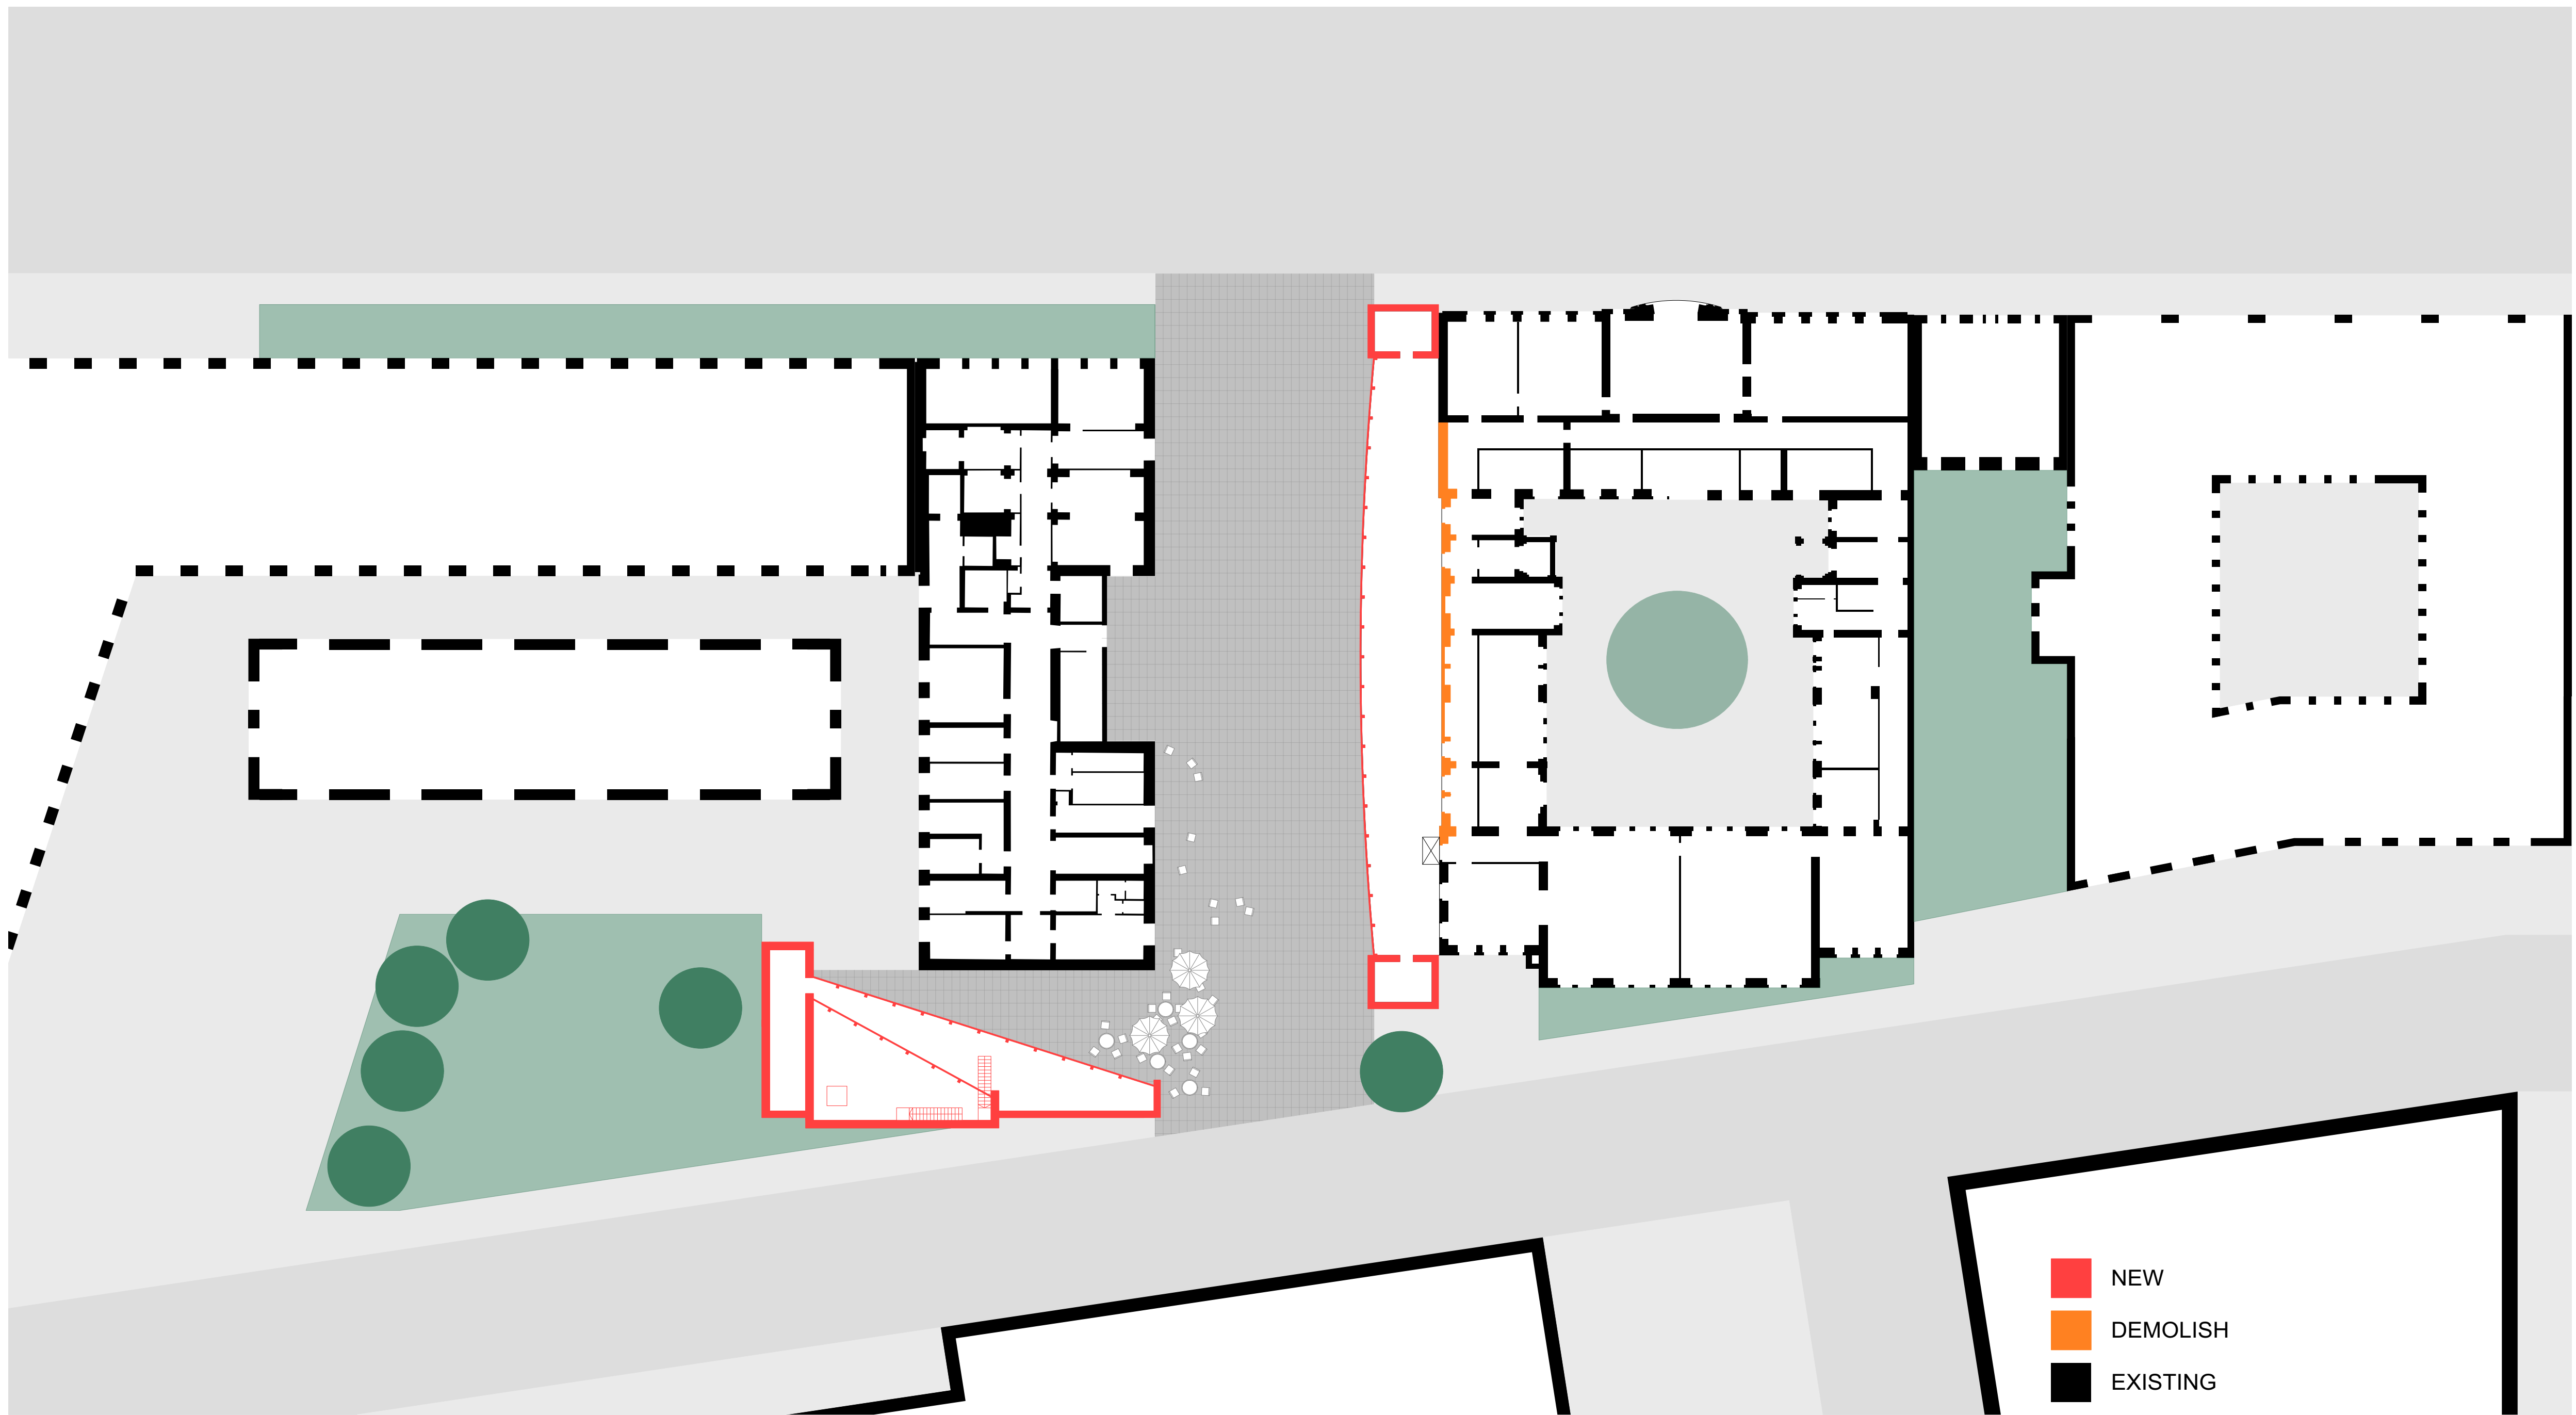

BERLIN CHARITÉ MITTE CAMPUS

PROPOSAL BJÖRN THORSTEINSEN

CHARITÉ
UNIVERSITÄTSMEDIZIN BERLIN

BJÖRN THORSTEINSEN

CAMPUS CHARITÉ MITTE

SITUATION

THE PLOT

ANSICHT INVALIDENSTRASSE

THE PLOT

NEW

DEMOLISH

EXISTING

■ TECHNICAL
■ RESEARCH

OFFICE
COFFEE