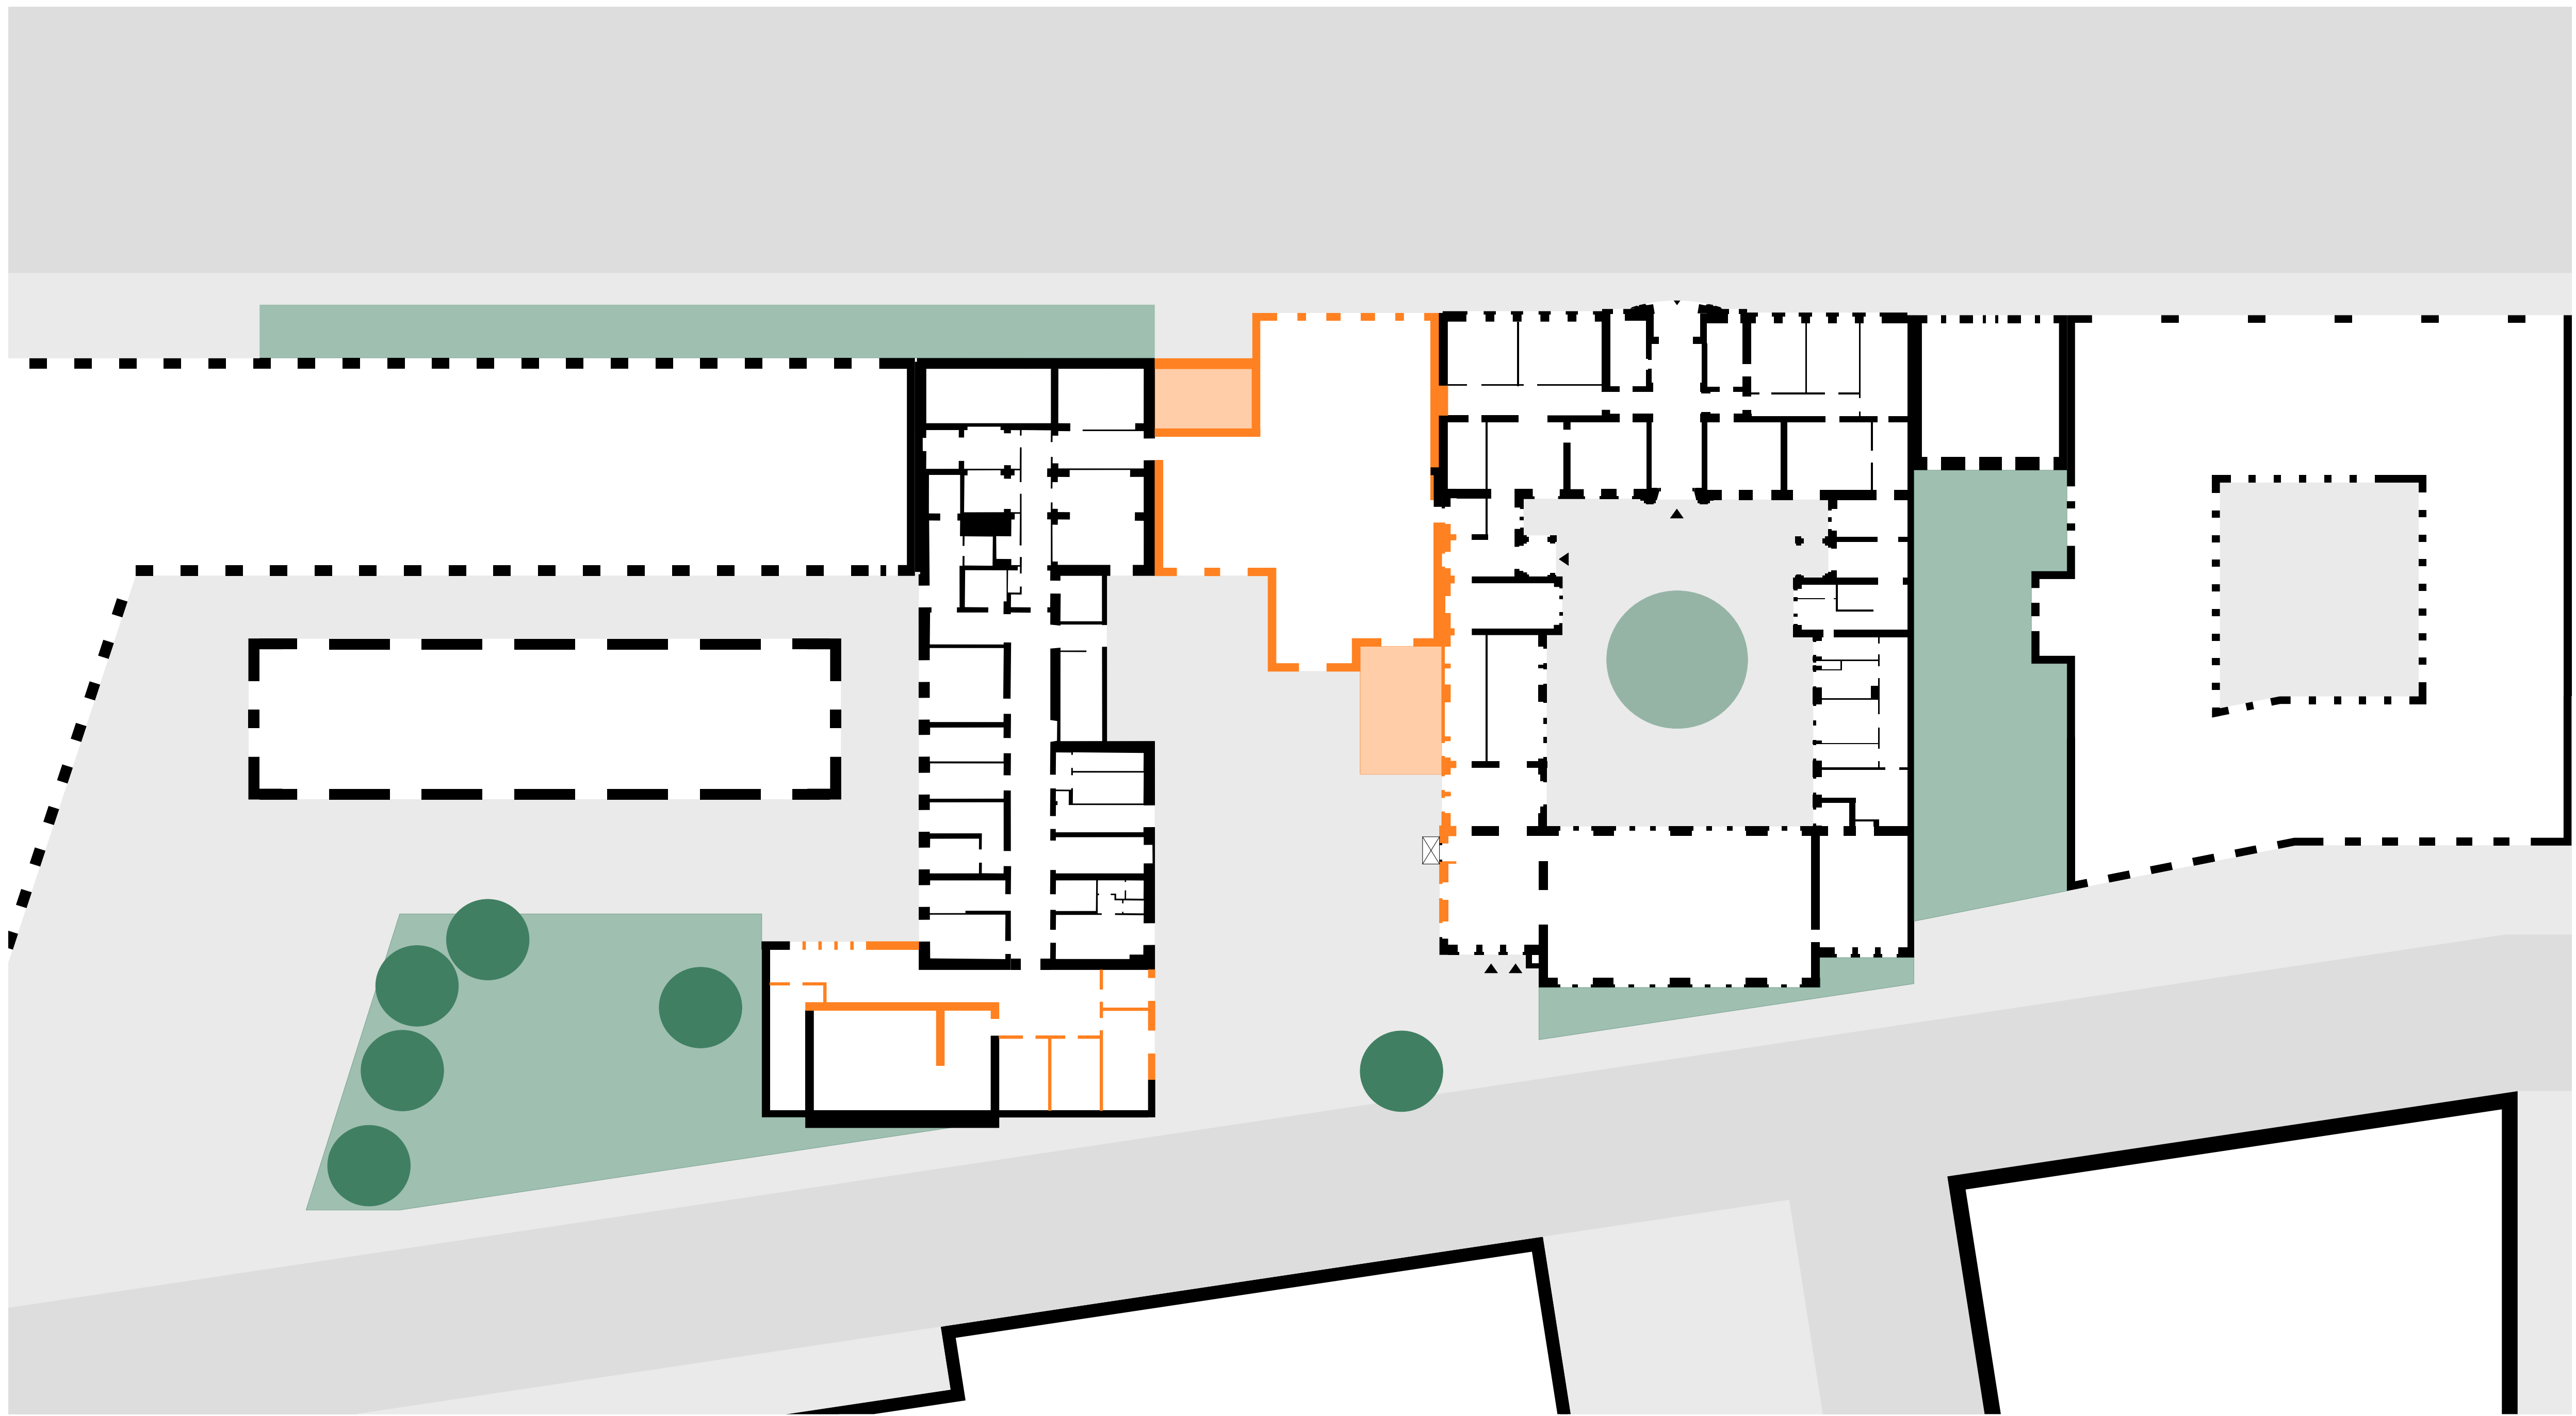

BERLIN CHARITÉ MITTE CAMPUS

PROPOSAL BJÖRN THORSTEINSEN

CHARITÉ
UNIVERSITÄTSMEDIZIN BERLIN

BJÖRN THORSTEINSEN

CAMPUS CHARITÉ MITTE

SITUATION

THE PLOT

ANSICHT INVALIDENSTRASSE

THE PLOT

NEW

DEMOLISH

EXISTING

■ TECHNICAL
■ RESEARCH

OFFICE
COFFEE