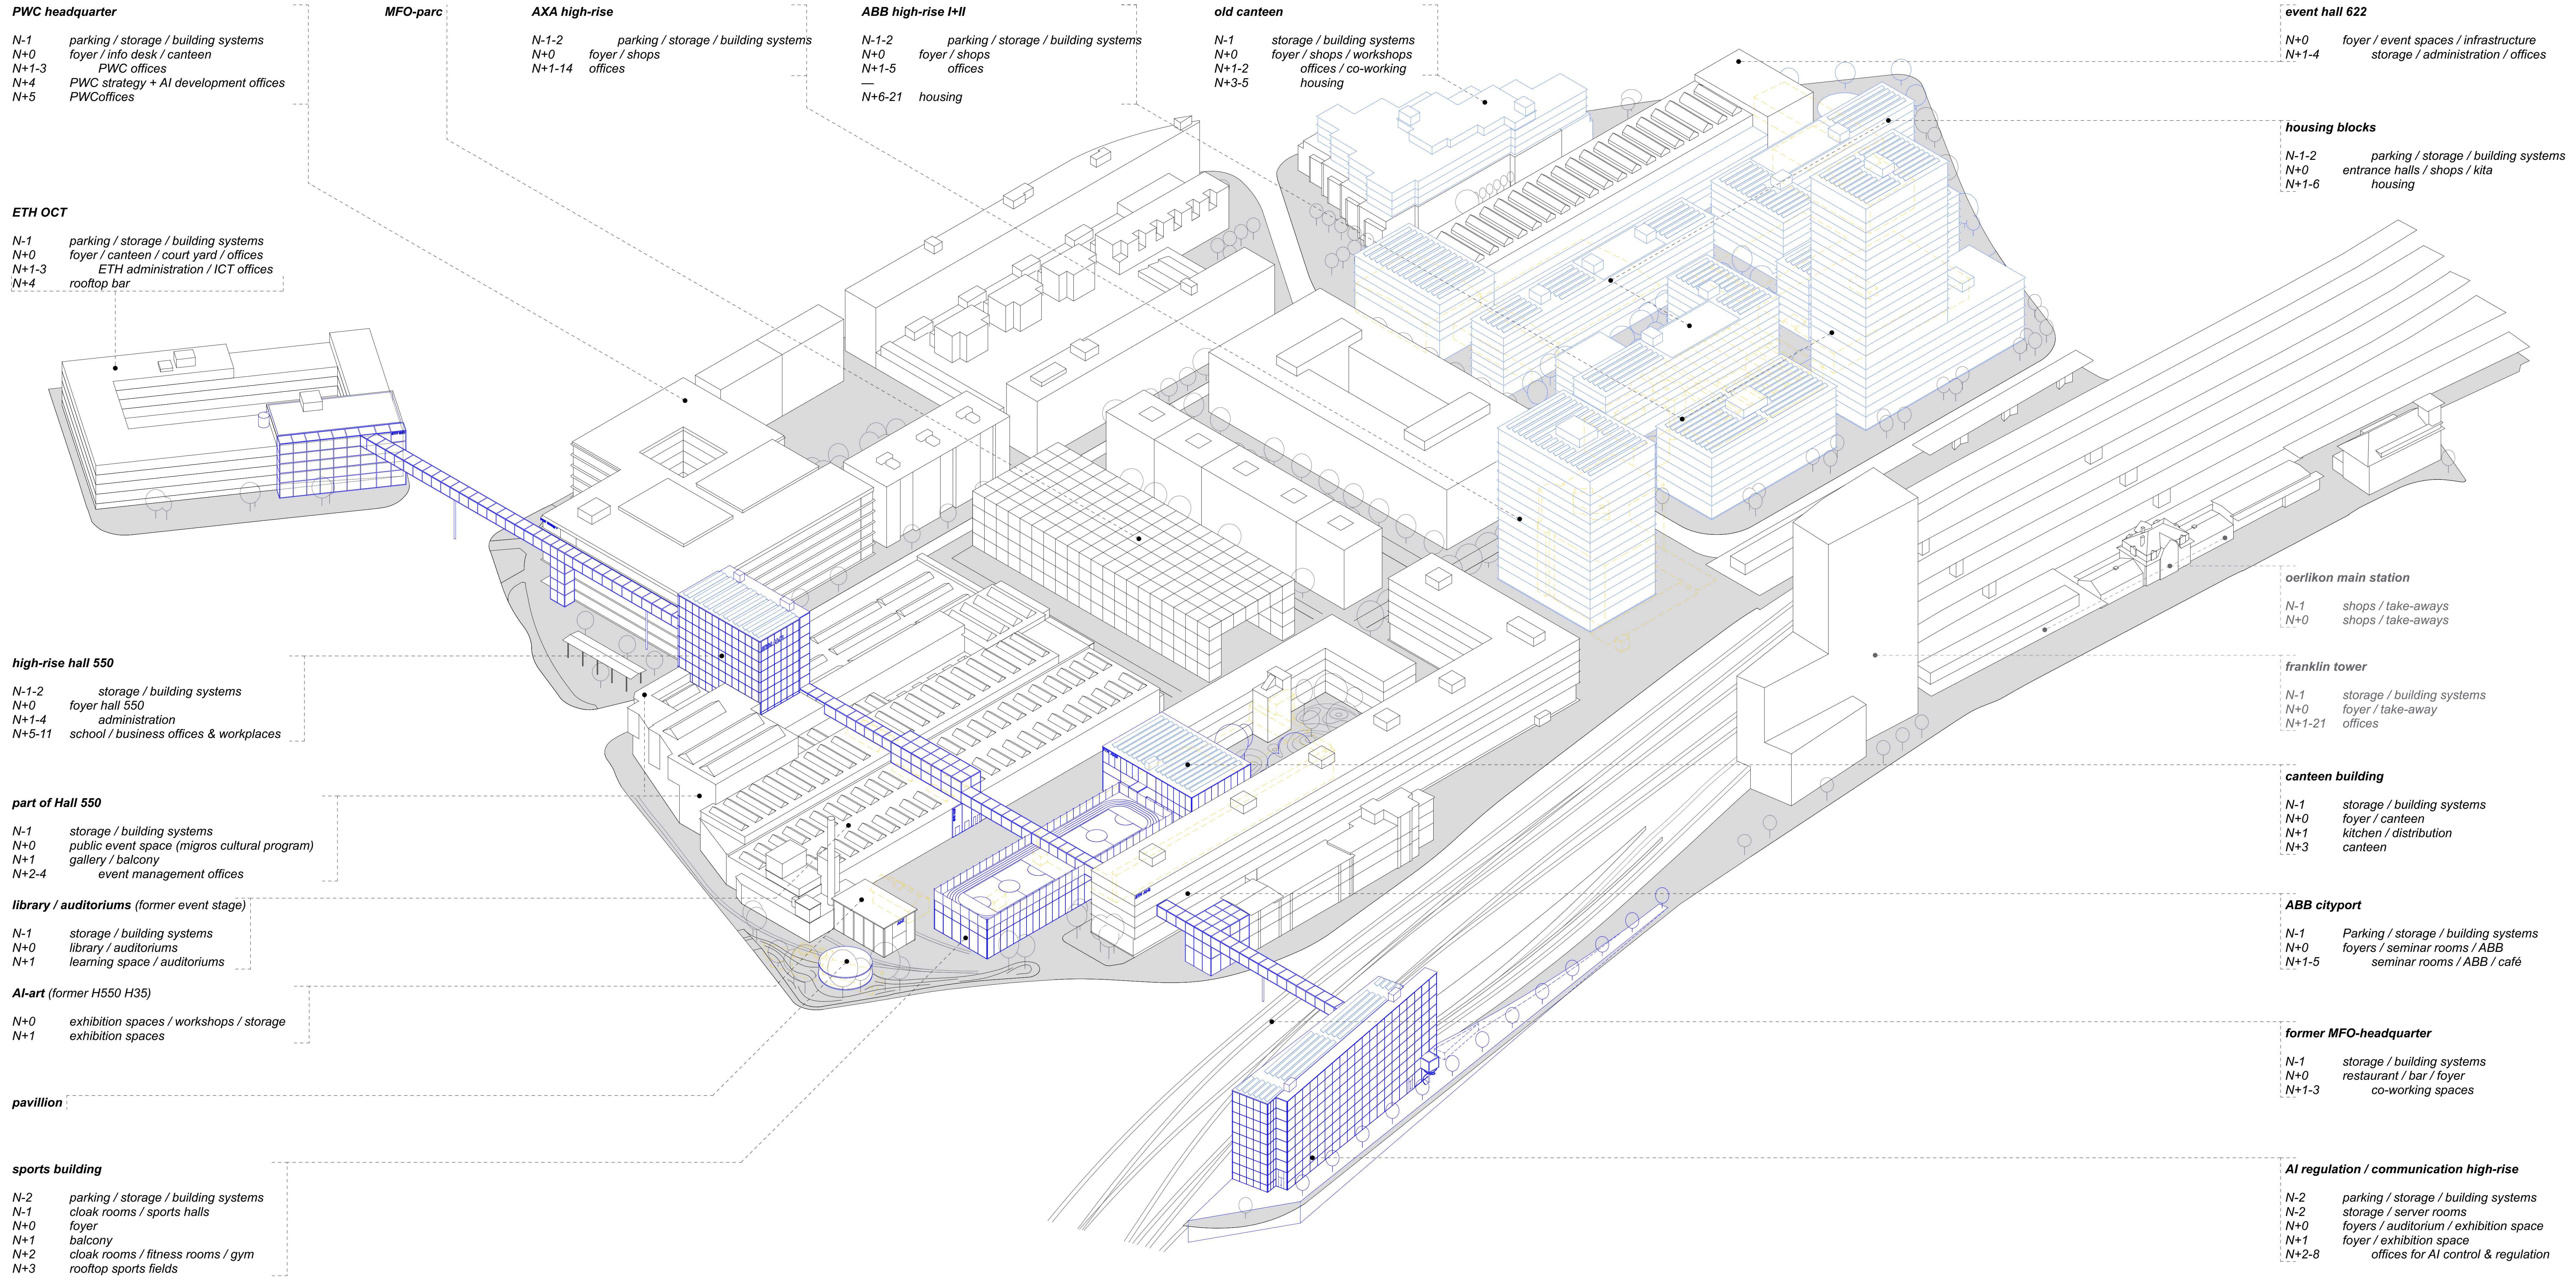

SYNTHESIS DEVELOPMENT OF OERLIKON NORTH-WEST

Existing

- ICT & AI-Education
- Regulation Administration
- AI & Robotic Labs
- Culture
- Offices
- Co-Working
- Green / Parc
- Housing
- Commercial
- Digital Arts & Heritages
- Parking garage
- new and converted
- Boundary Distances / Construction lines

Synthesis

- ICT & AI-Education
- Regulation Administration
- AI & Robotic Labs
- Culture
- Offices
- Co-Working
- Green / Parc
- Housing
- Commercial
- Digital Arts & Heritages
- Parking garage
- new and converted
- Boundary Distances / Construction lines