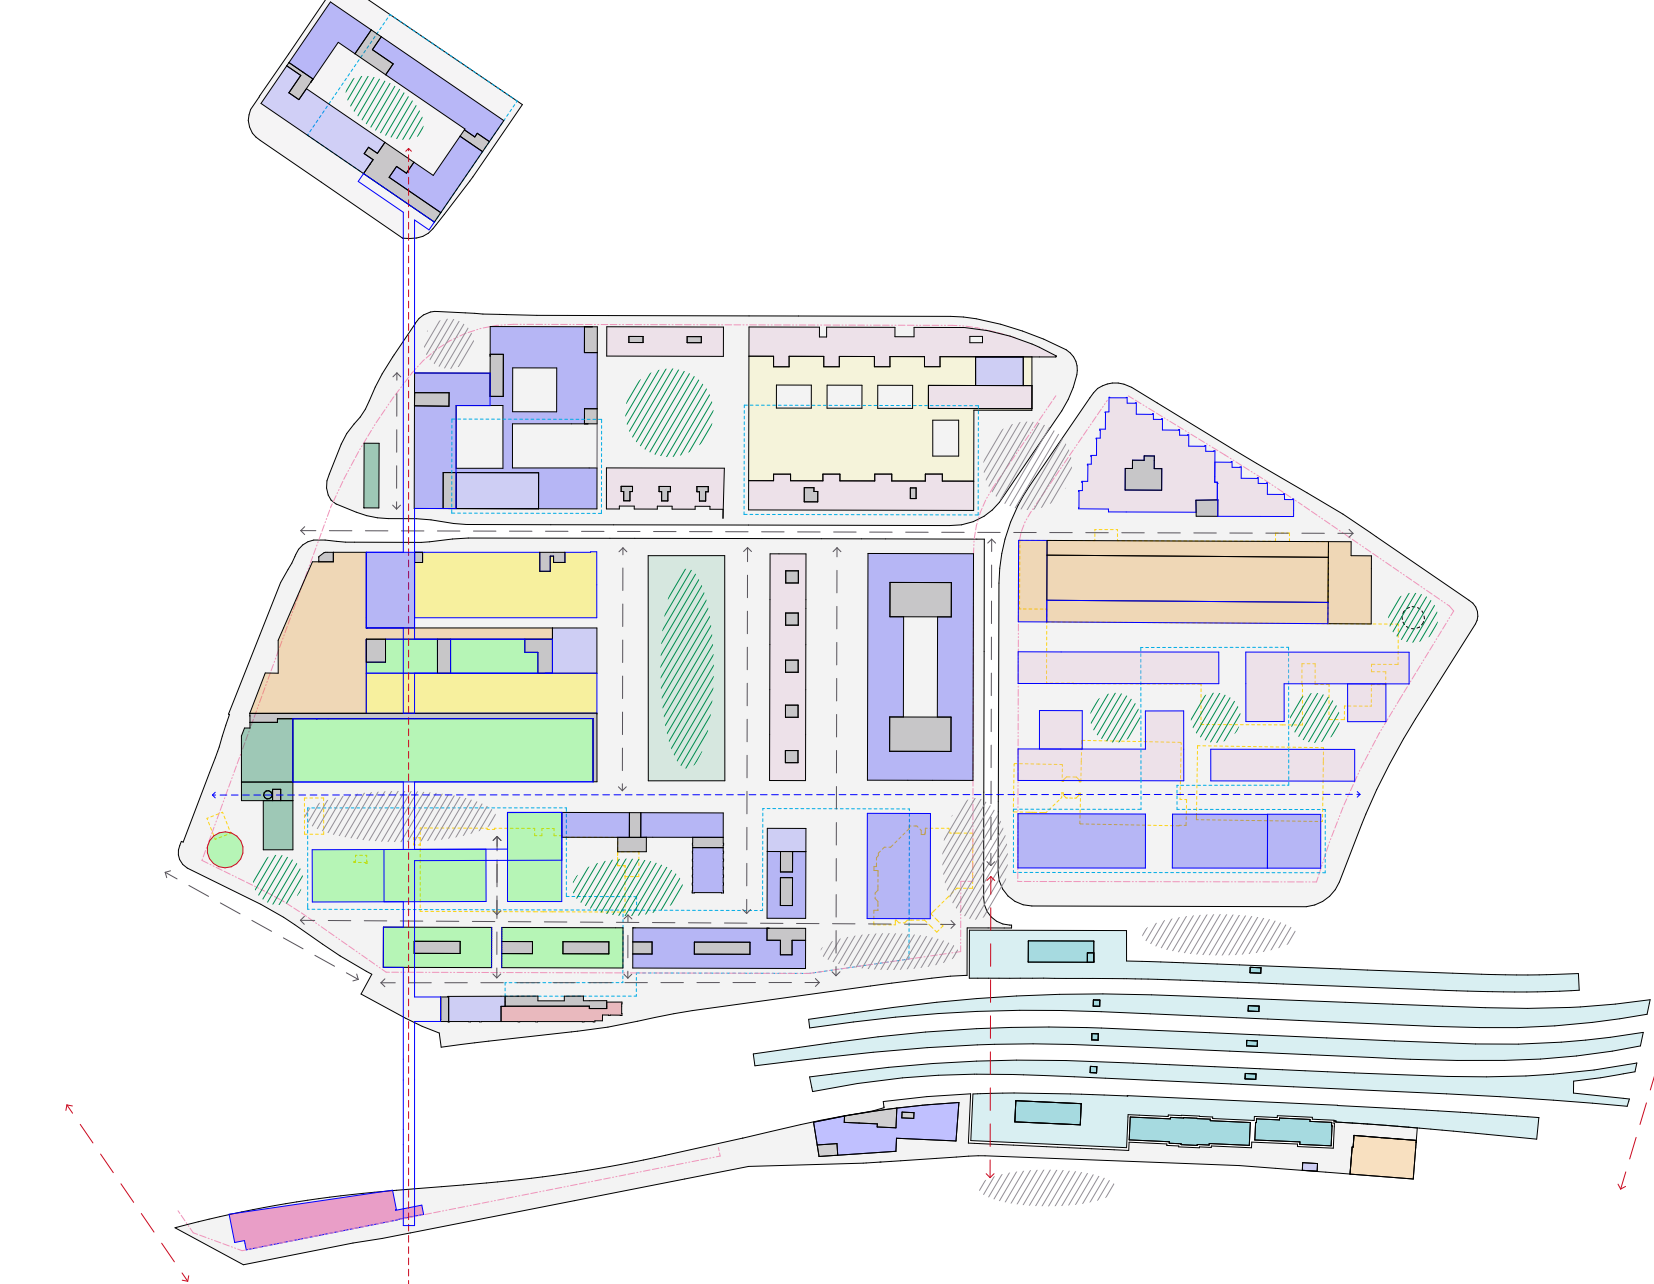

SYNTHESIS DEVELOPMENT OF OERLIKON NORTH-WEST

Existing

- ICT & AI-Education
- Regulation Administration
- AI & Robotic Labs
- Culture
- Offices
- Co-Working
- Green / Parc
- Housing
- Commercial
- Digital Arts & Heritages
- Parking garage
- new and converted
- Boundary Distances / Construction lines

Synthesis

- ICT & AI-Education
- Regulation Administration
- AI & Robotic Labs
- Culture
- Offices
- Co-Working
- Green / Parc
- Housing
- Commercial
- Digital Arts & Heritages
- Parking garage
- new and converted
- Boundary Distances / Construction lines