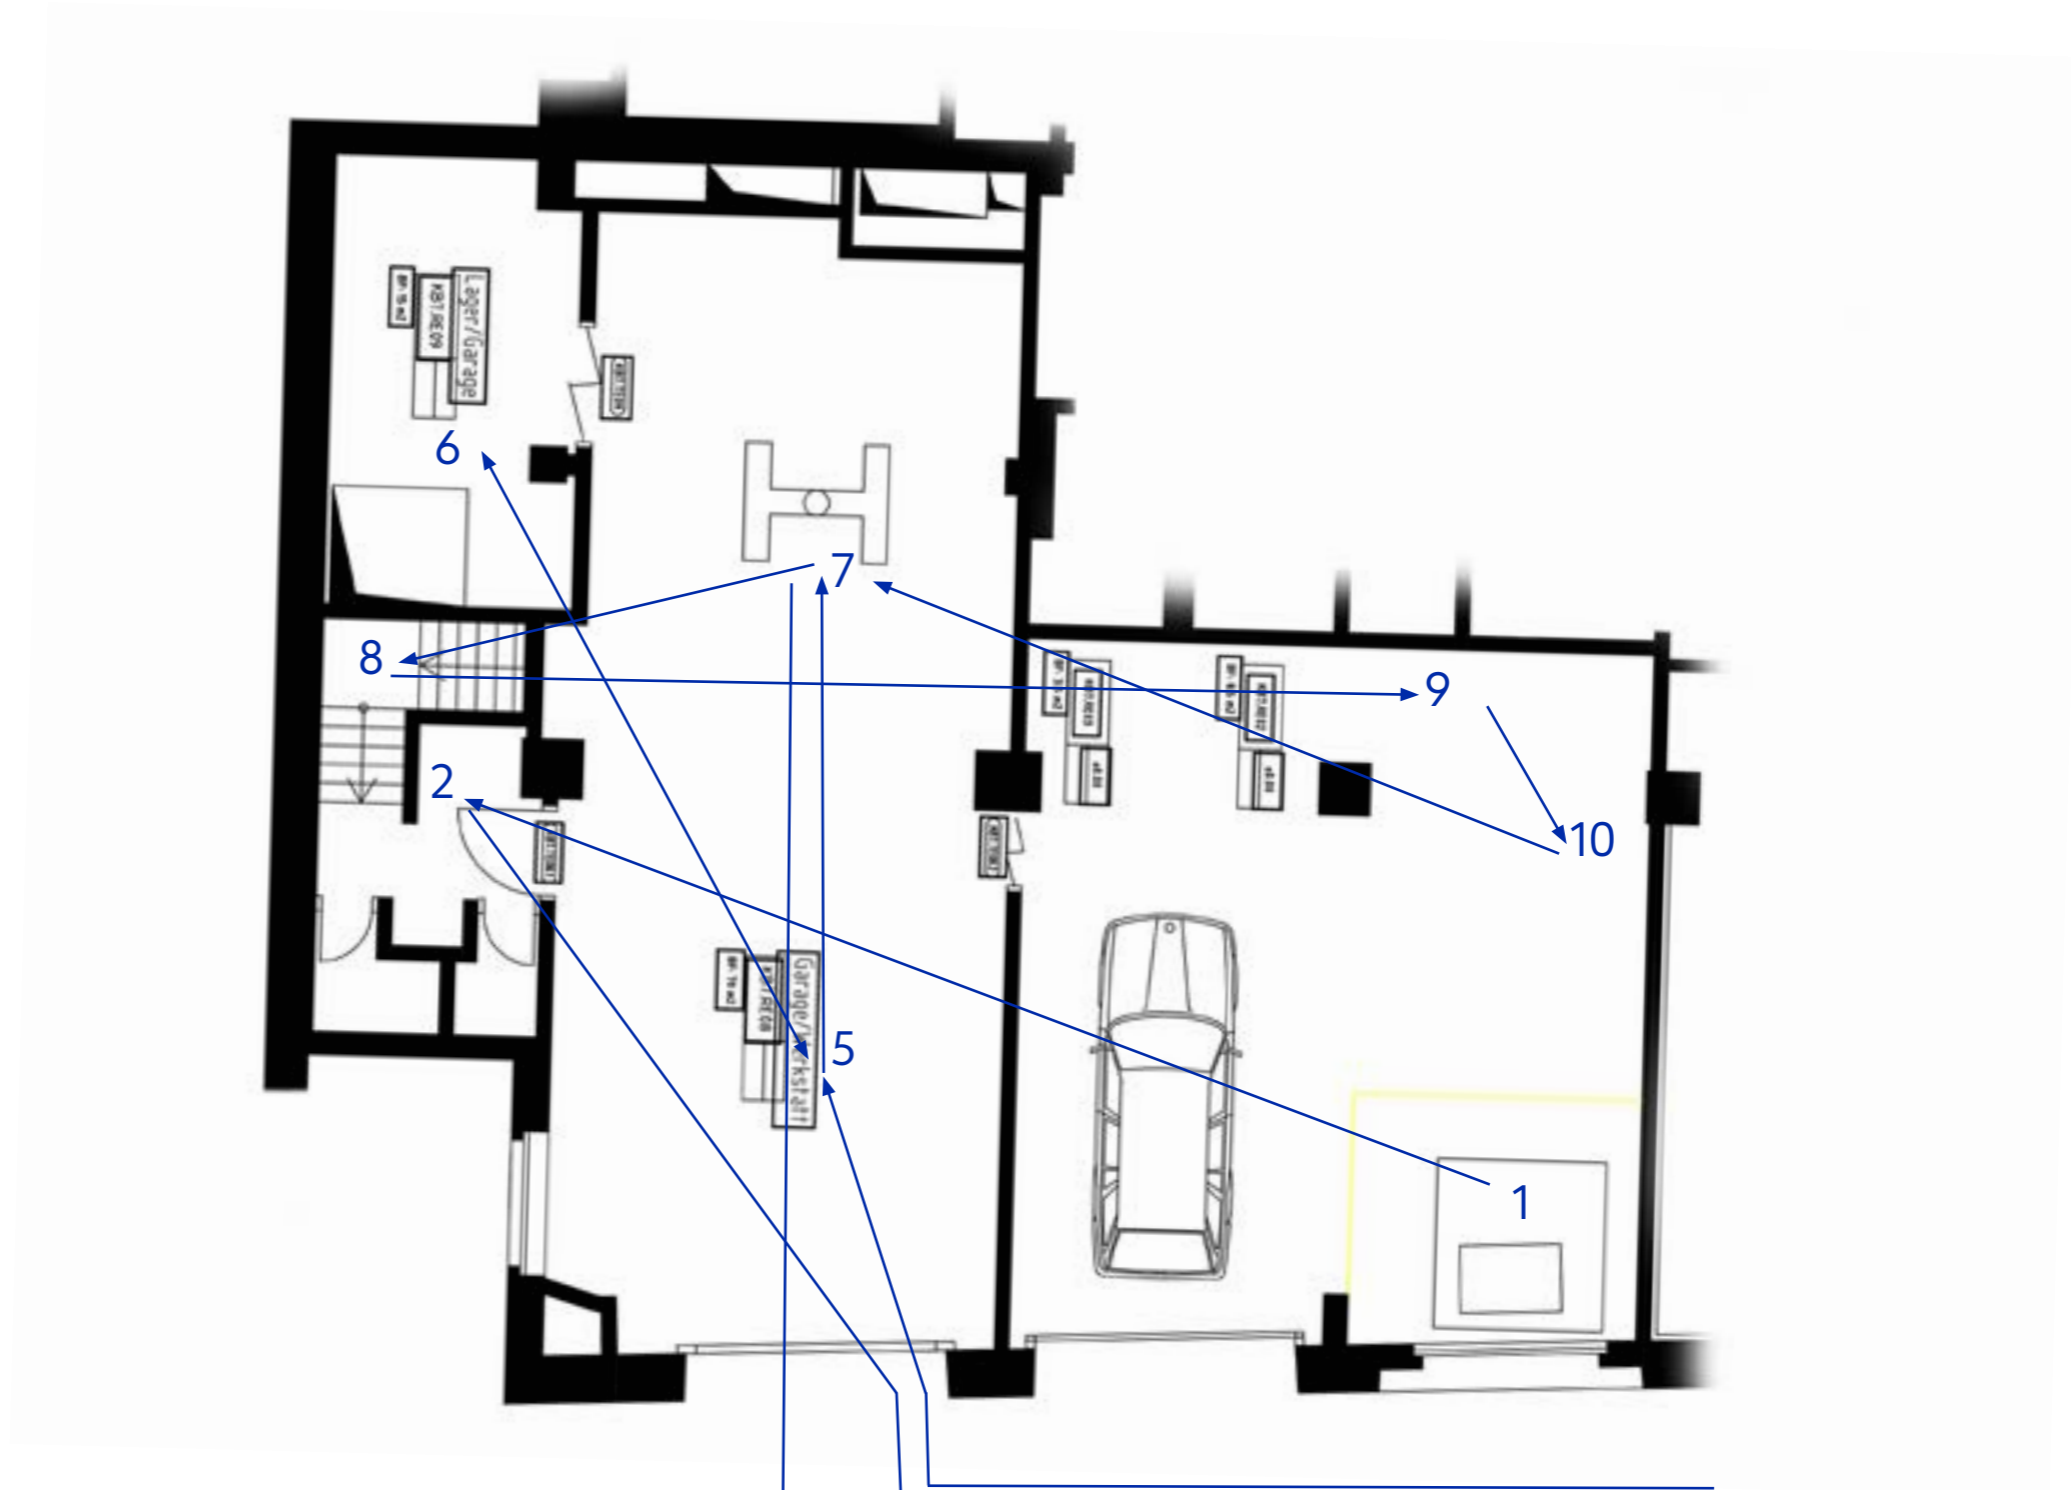


A black SUV is parked in a garage, positioned between two grey lift columns. The lift columns have the logo 'ATH-Hein' on them. The garage has white tiled walls and a green floor. There are various tools and equipment visible, including a blue bucket, a red fire extinguisher, and a yellow tarp. The text 'GARAGE AT LIMMATPLATZ ZÜRICH' is overlaid in white on the image.

## Legend:

- 1 Office
- 2 Wardrobe
- 3 Parking
- 4 Gas station
- 5 Washing point
- 6 Oil warehouse
- 7 Lifting platform
- 8 Wheel warehouse
- 9 Wheel lift
- 10 Balancing machine
- 11 Washing line

3

4

1-2  
5-10

11

Legend:

- 1 Office
- 2 Wardrobe
- 3 Parking
- 4 Gas station
- 5 Washing point
- 6 Oil warehouse
- 7 Lifting platform
- 8 Wheel warehouse
- 9 Wheel lift
- 10 Balancing machine
- 11 Washing line

Cars

Pedestrians